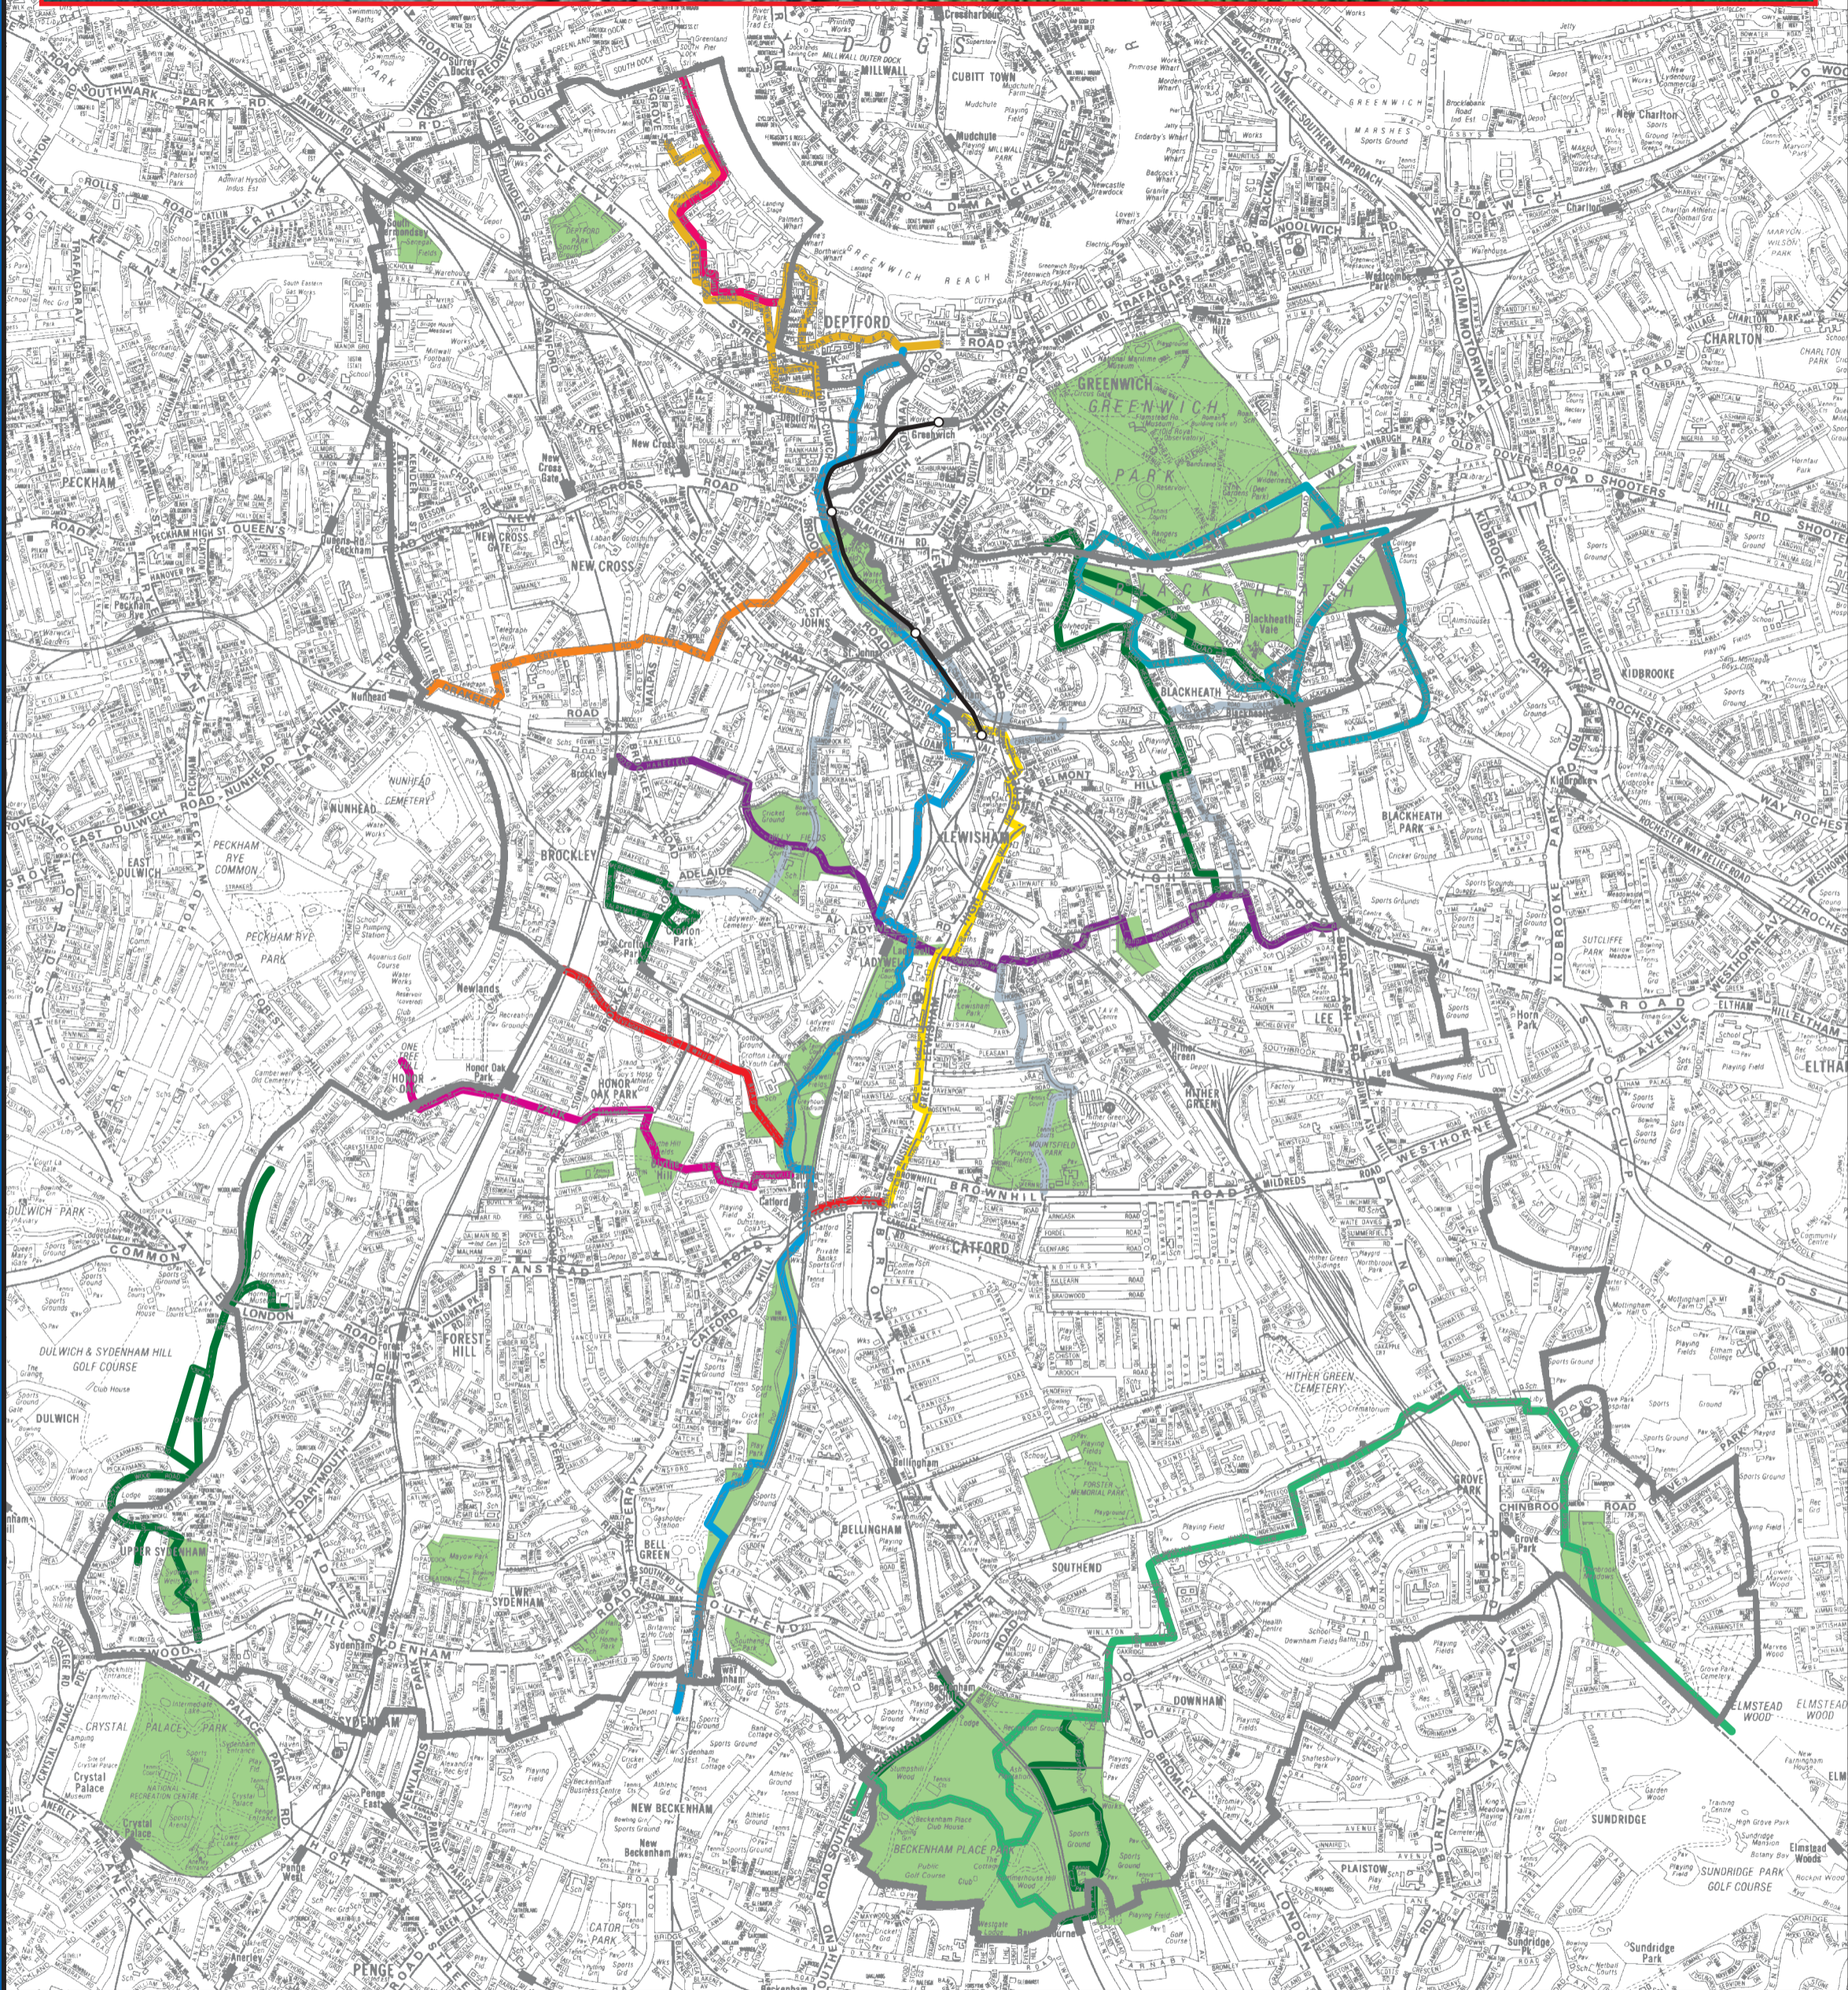

walking in Lewisham

- | | |
|--|--|
| — Brockley Footpath | — Thames Path |
| — Brockley - Lee Green | — Waterlink Way |
| — Green Chain Walk | — Walk Links |
| — Lewisham Promenade | — Deptford Heritage Trail |
| — Nunhead - Greenwich | — Blackheath Heritage Trail |
| — One Tree Hill - Catford | — Additional routes used on nature conservation walks |