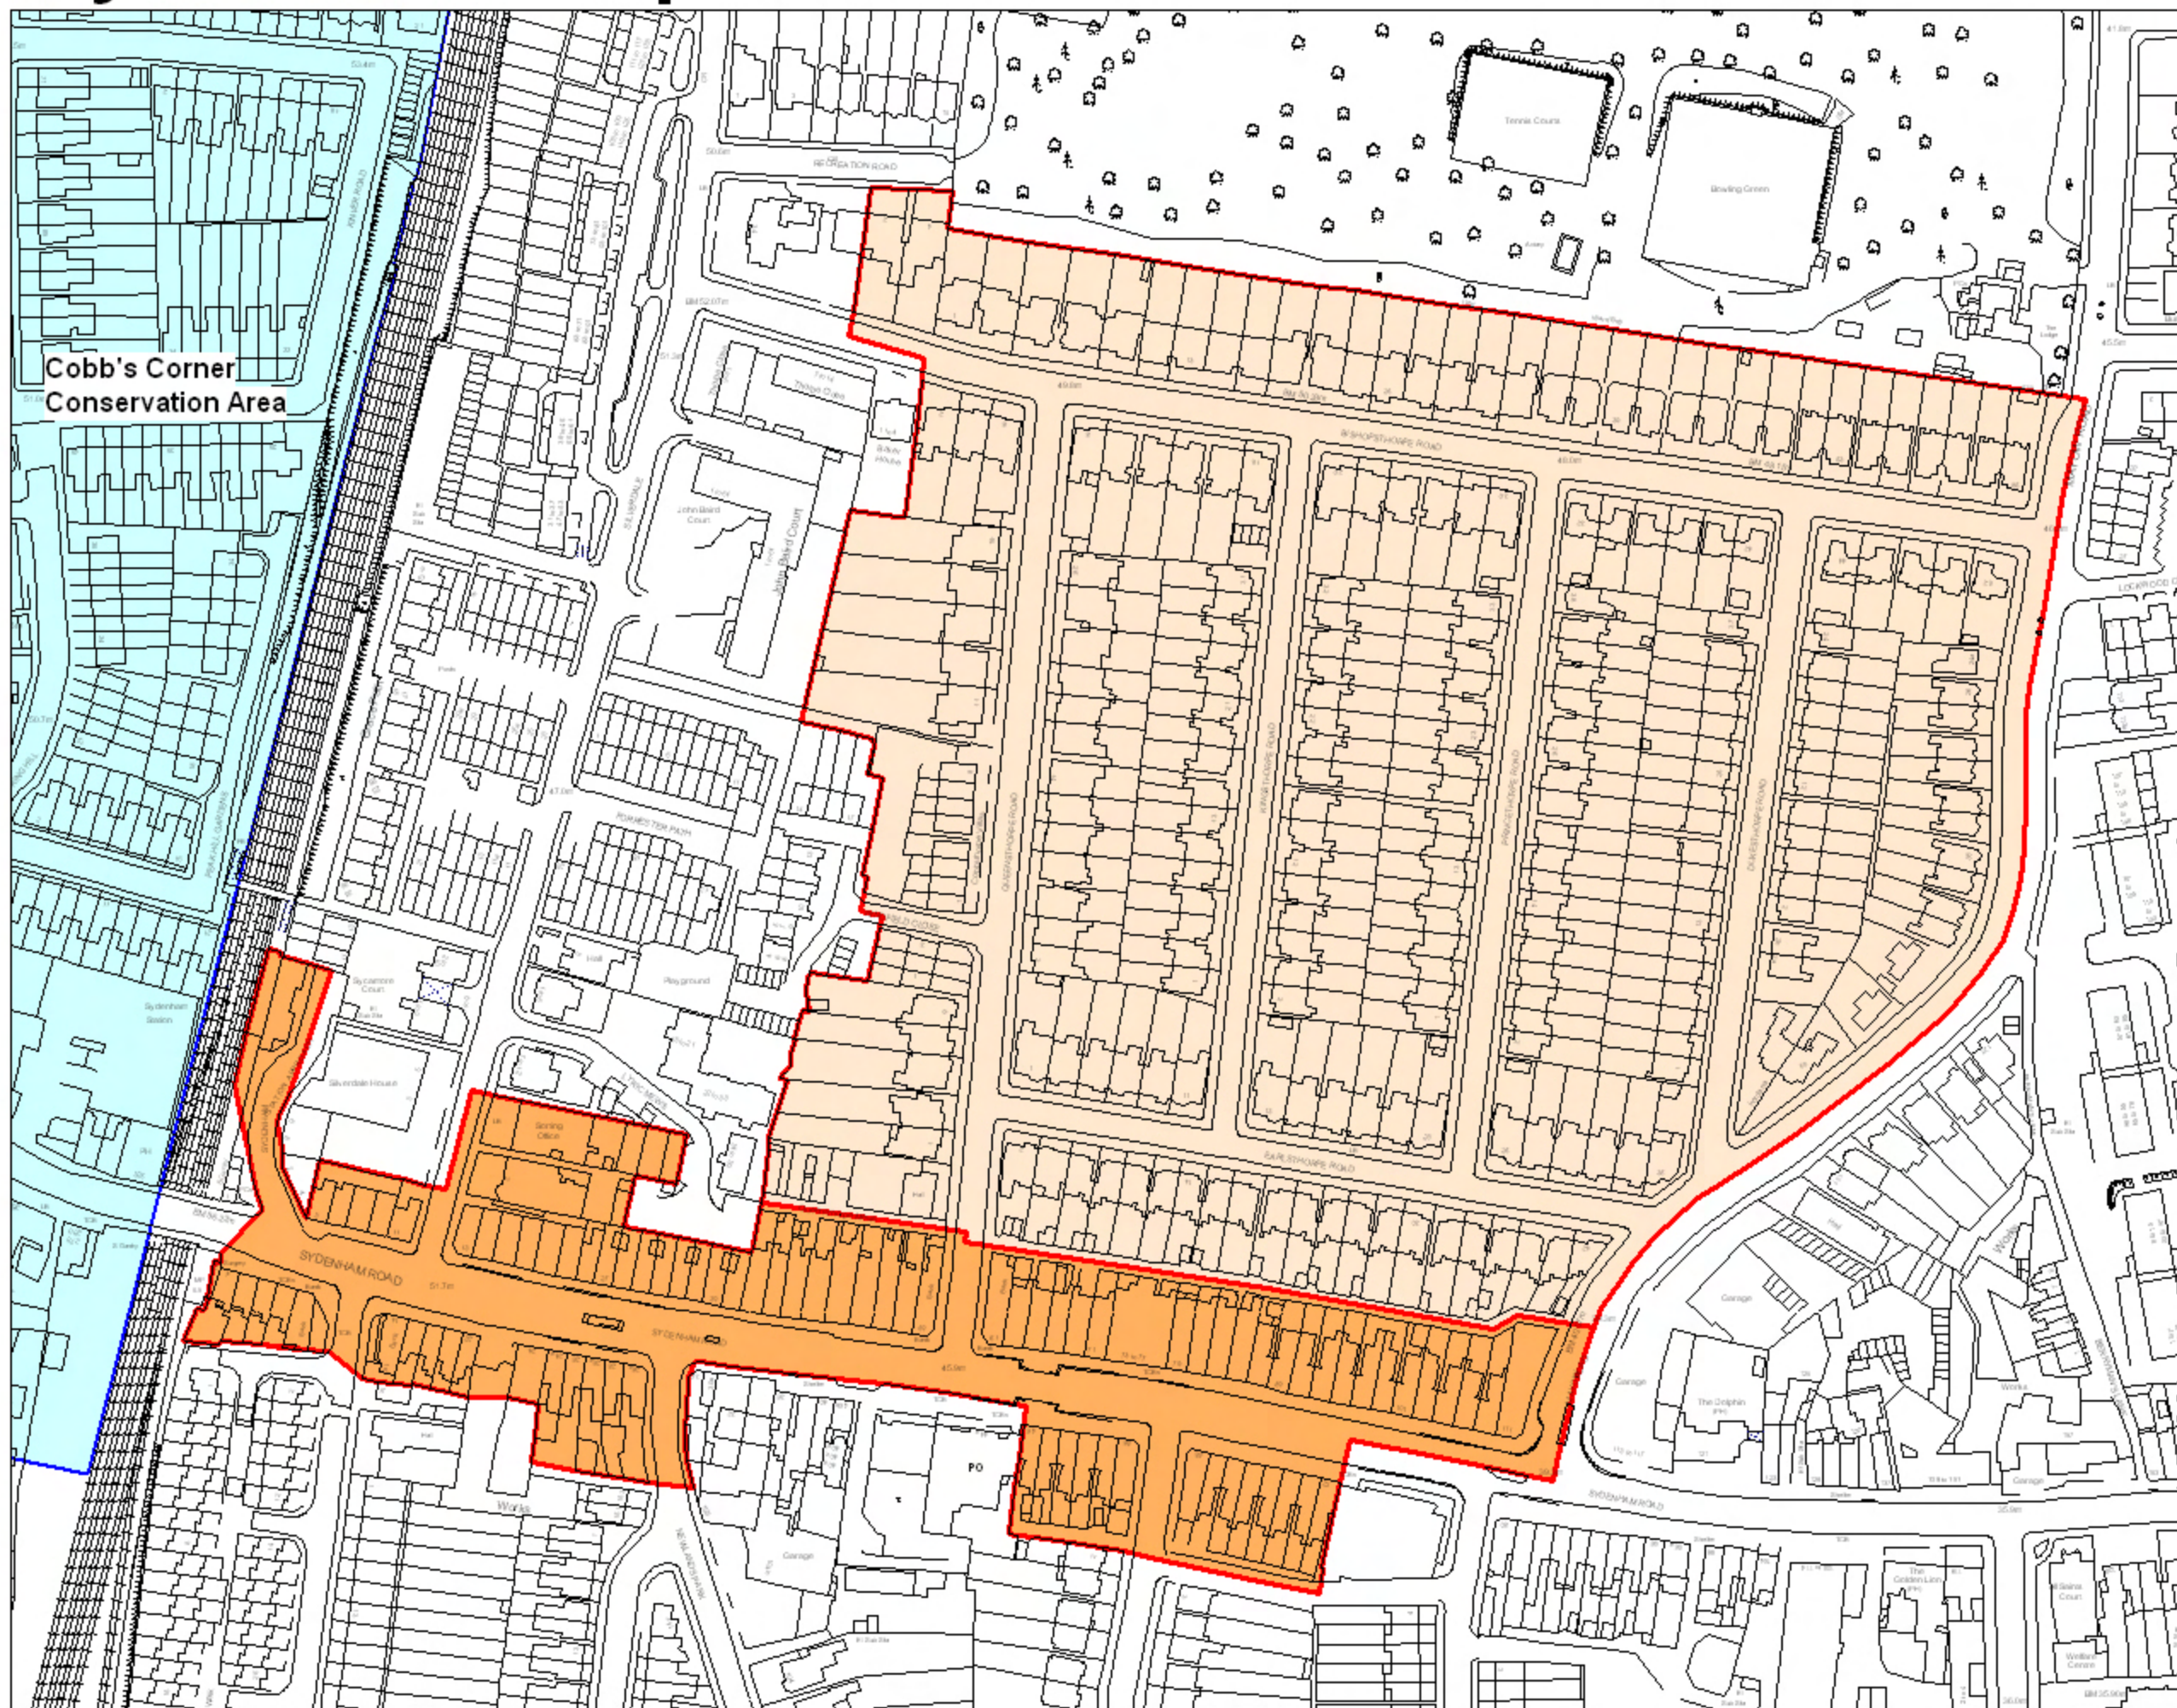

Sydenham Thorpes Conservation Area

-  Conservation Area
-  Latest Conservation Area Extension
-  Adjoining Conservation Area

Designation: 2001
Latest Extension: 2007
Appraisal: 2001
Article 4 (2): Yes, 2002, entire CA except 2007 extension
Area: 11.55ha