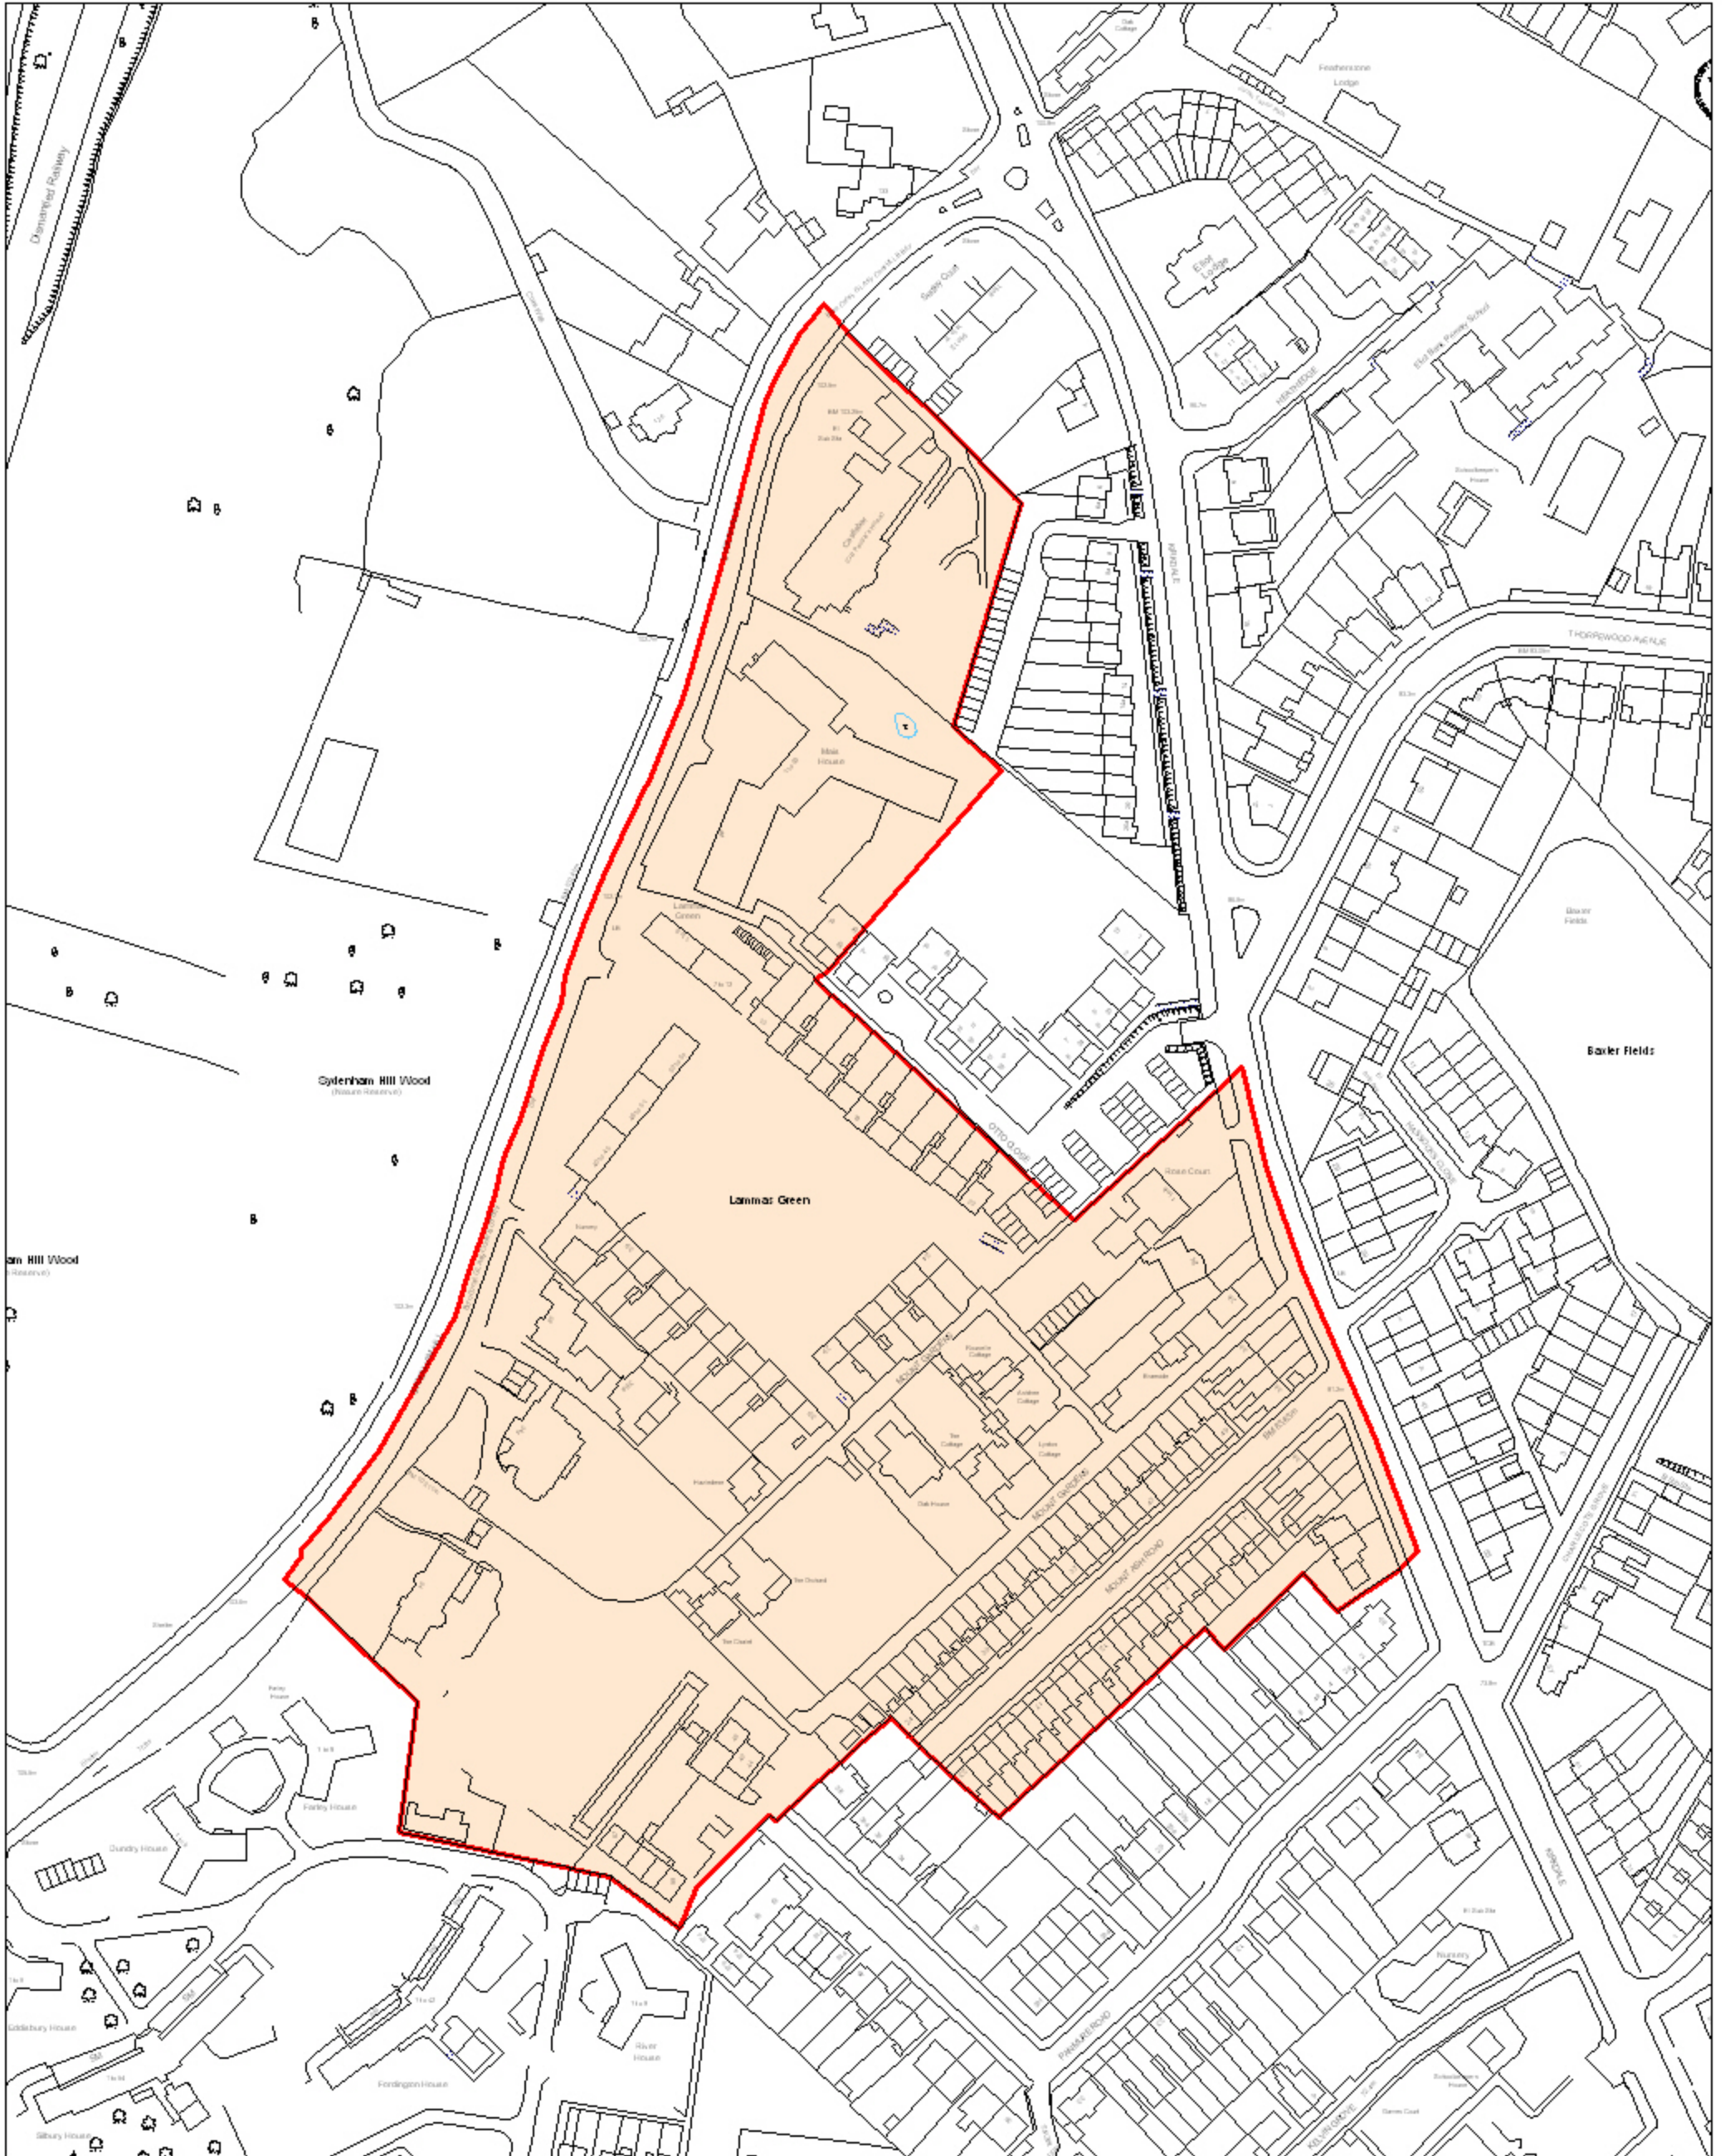

Sydenham Hill/Kirkdale Conservation Area

 Conservation Area

Designation: 1976
Appraisal: No
Article 4 (2): Yes, certain streets only
Area: 61.90ha