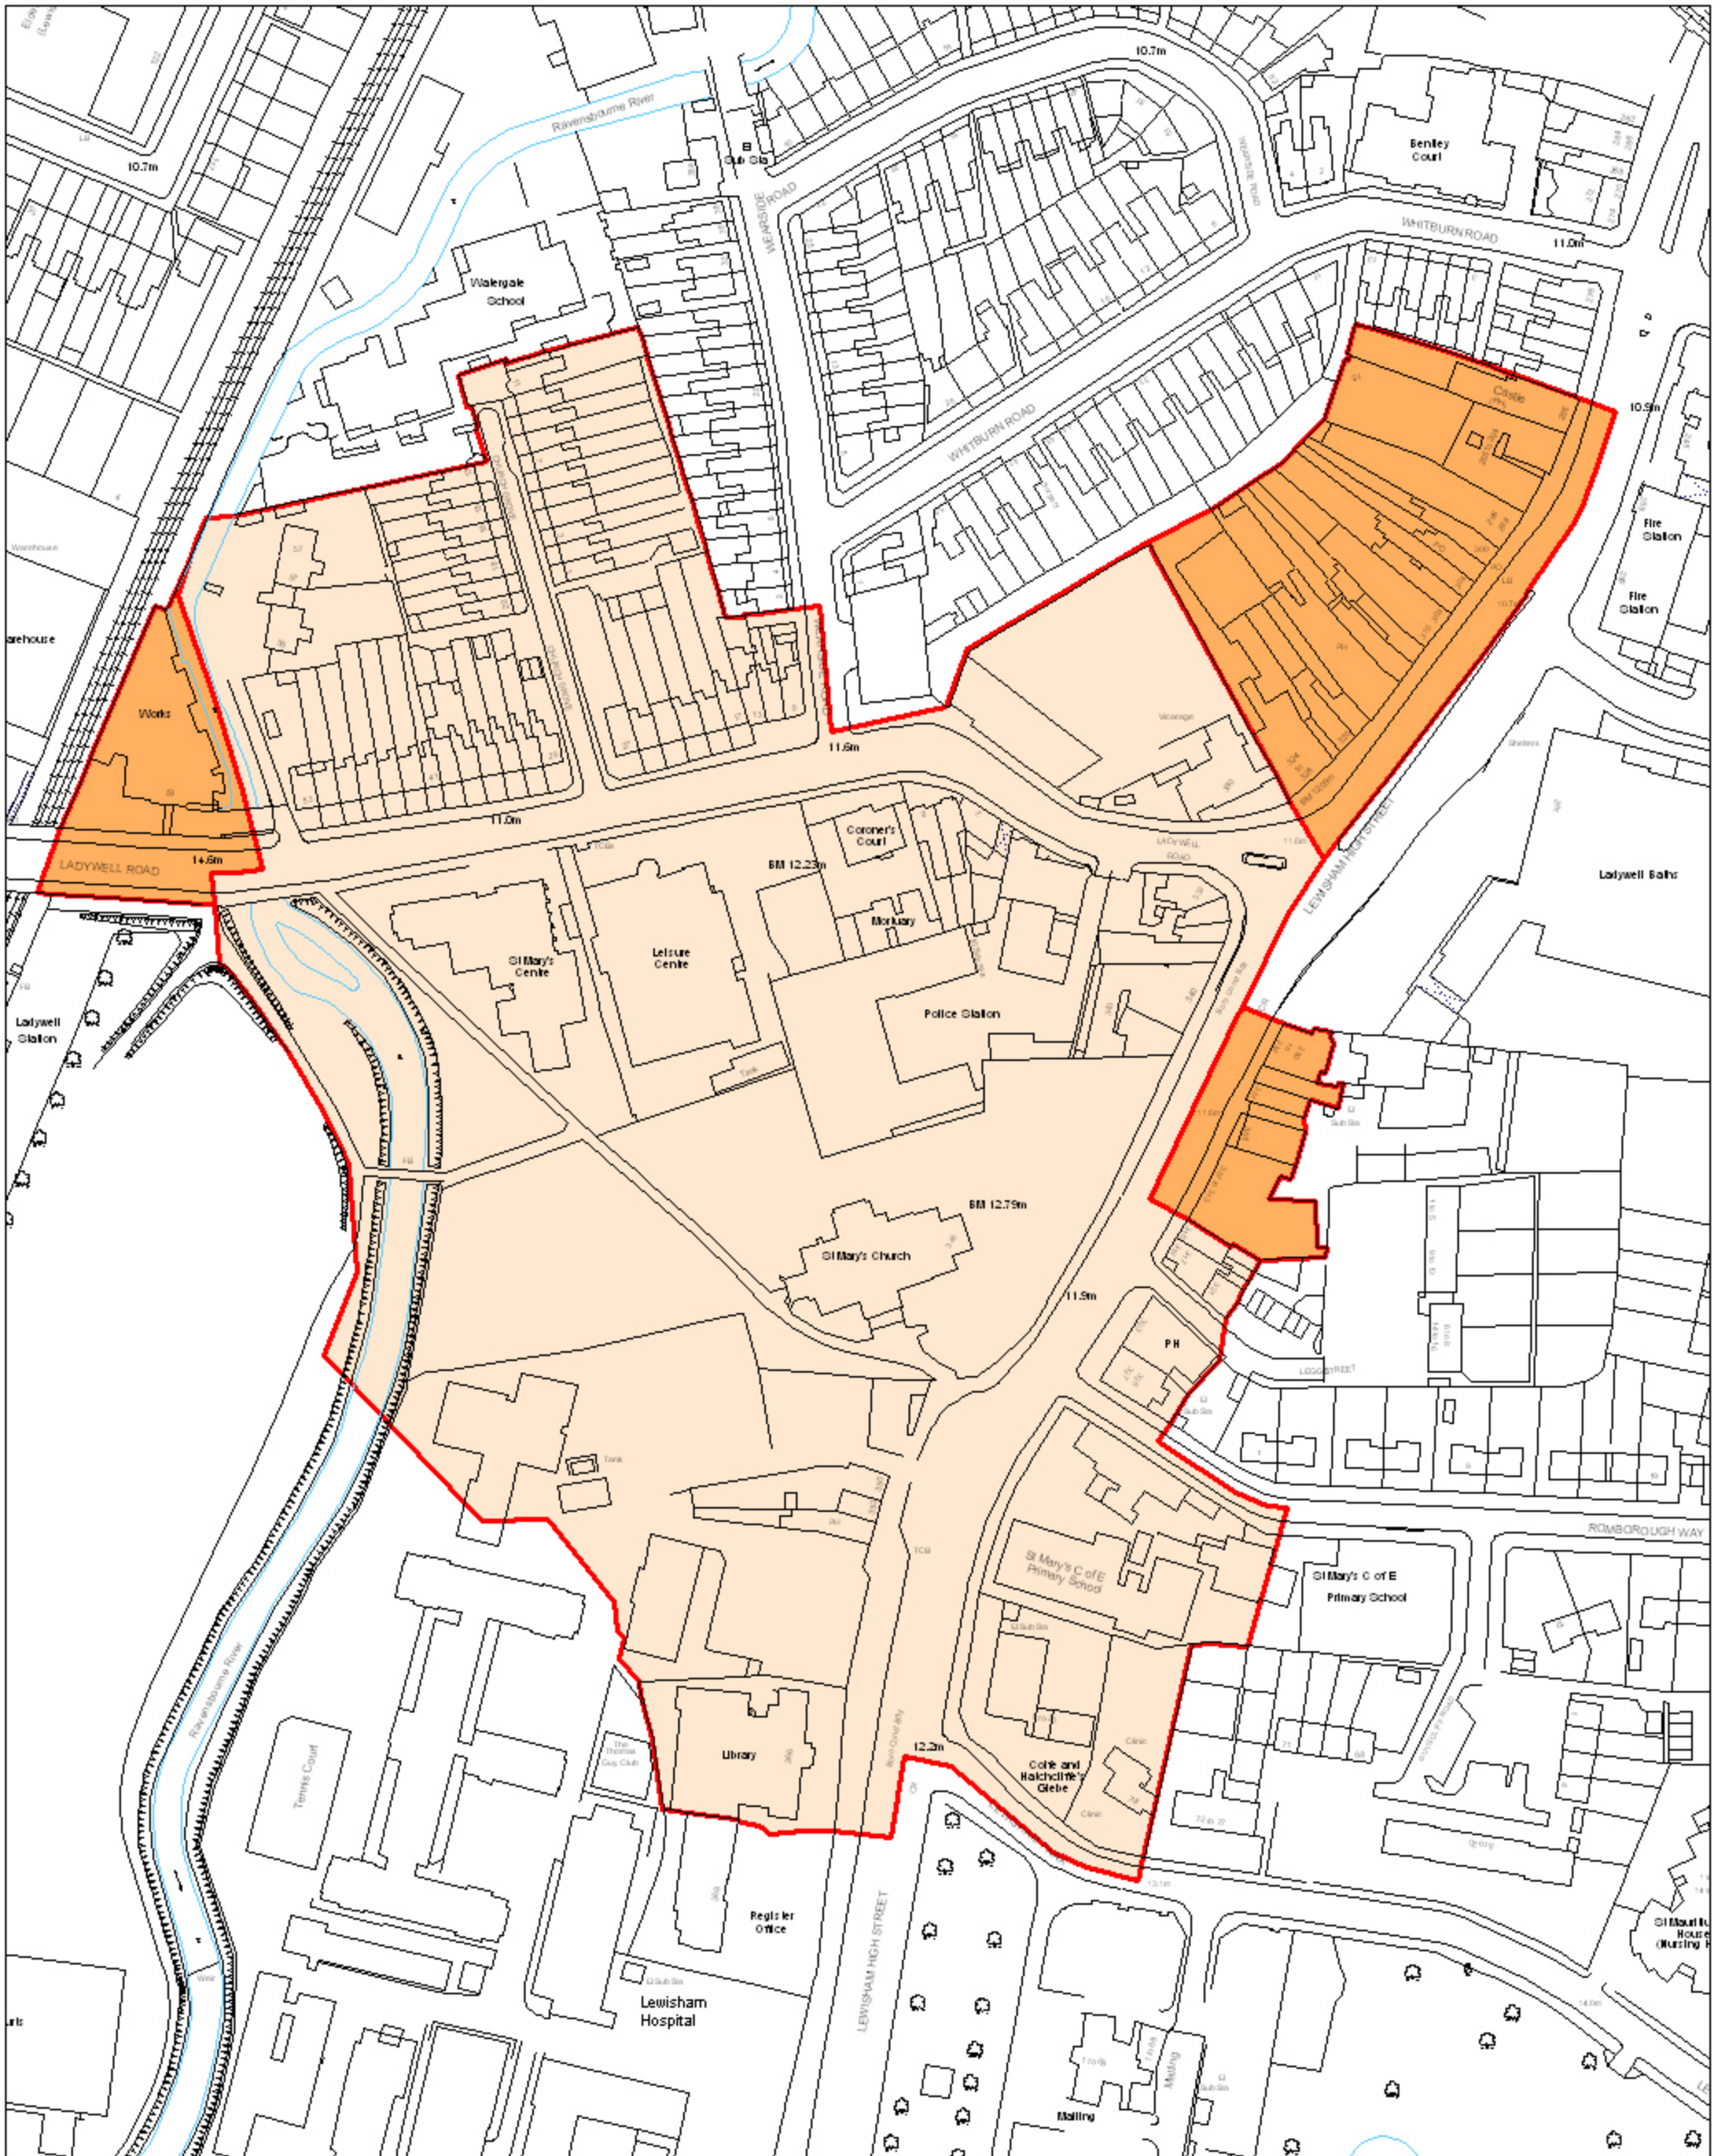

St.Mary's Conservation Area

- Conservation Area
- Latest Conservation Area Extension

Designation: 1976
Latest Extension: 2006
Appraisal: 2006
Article 4 (2): Yes, 2007, certain streets only
Area: 7.15ha