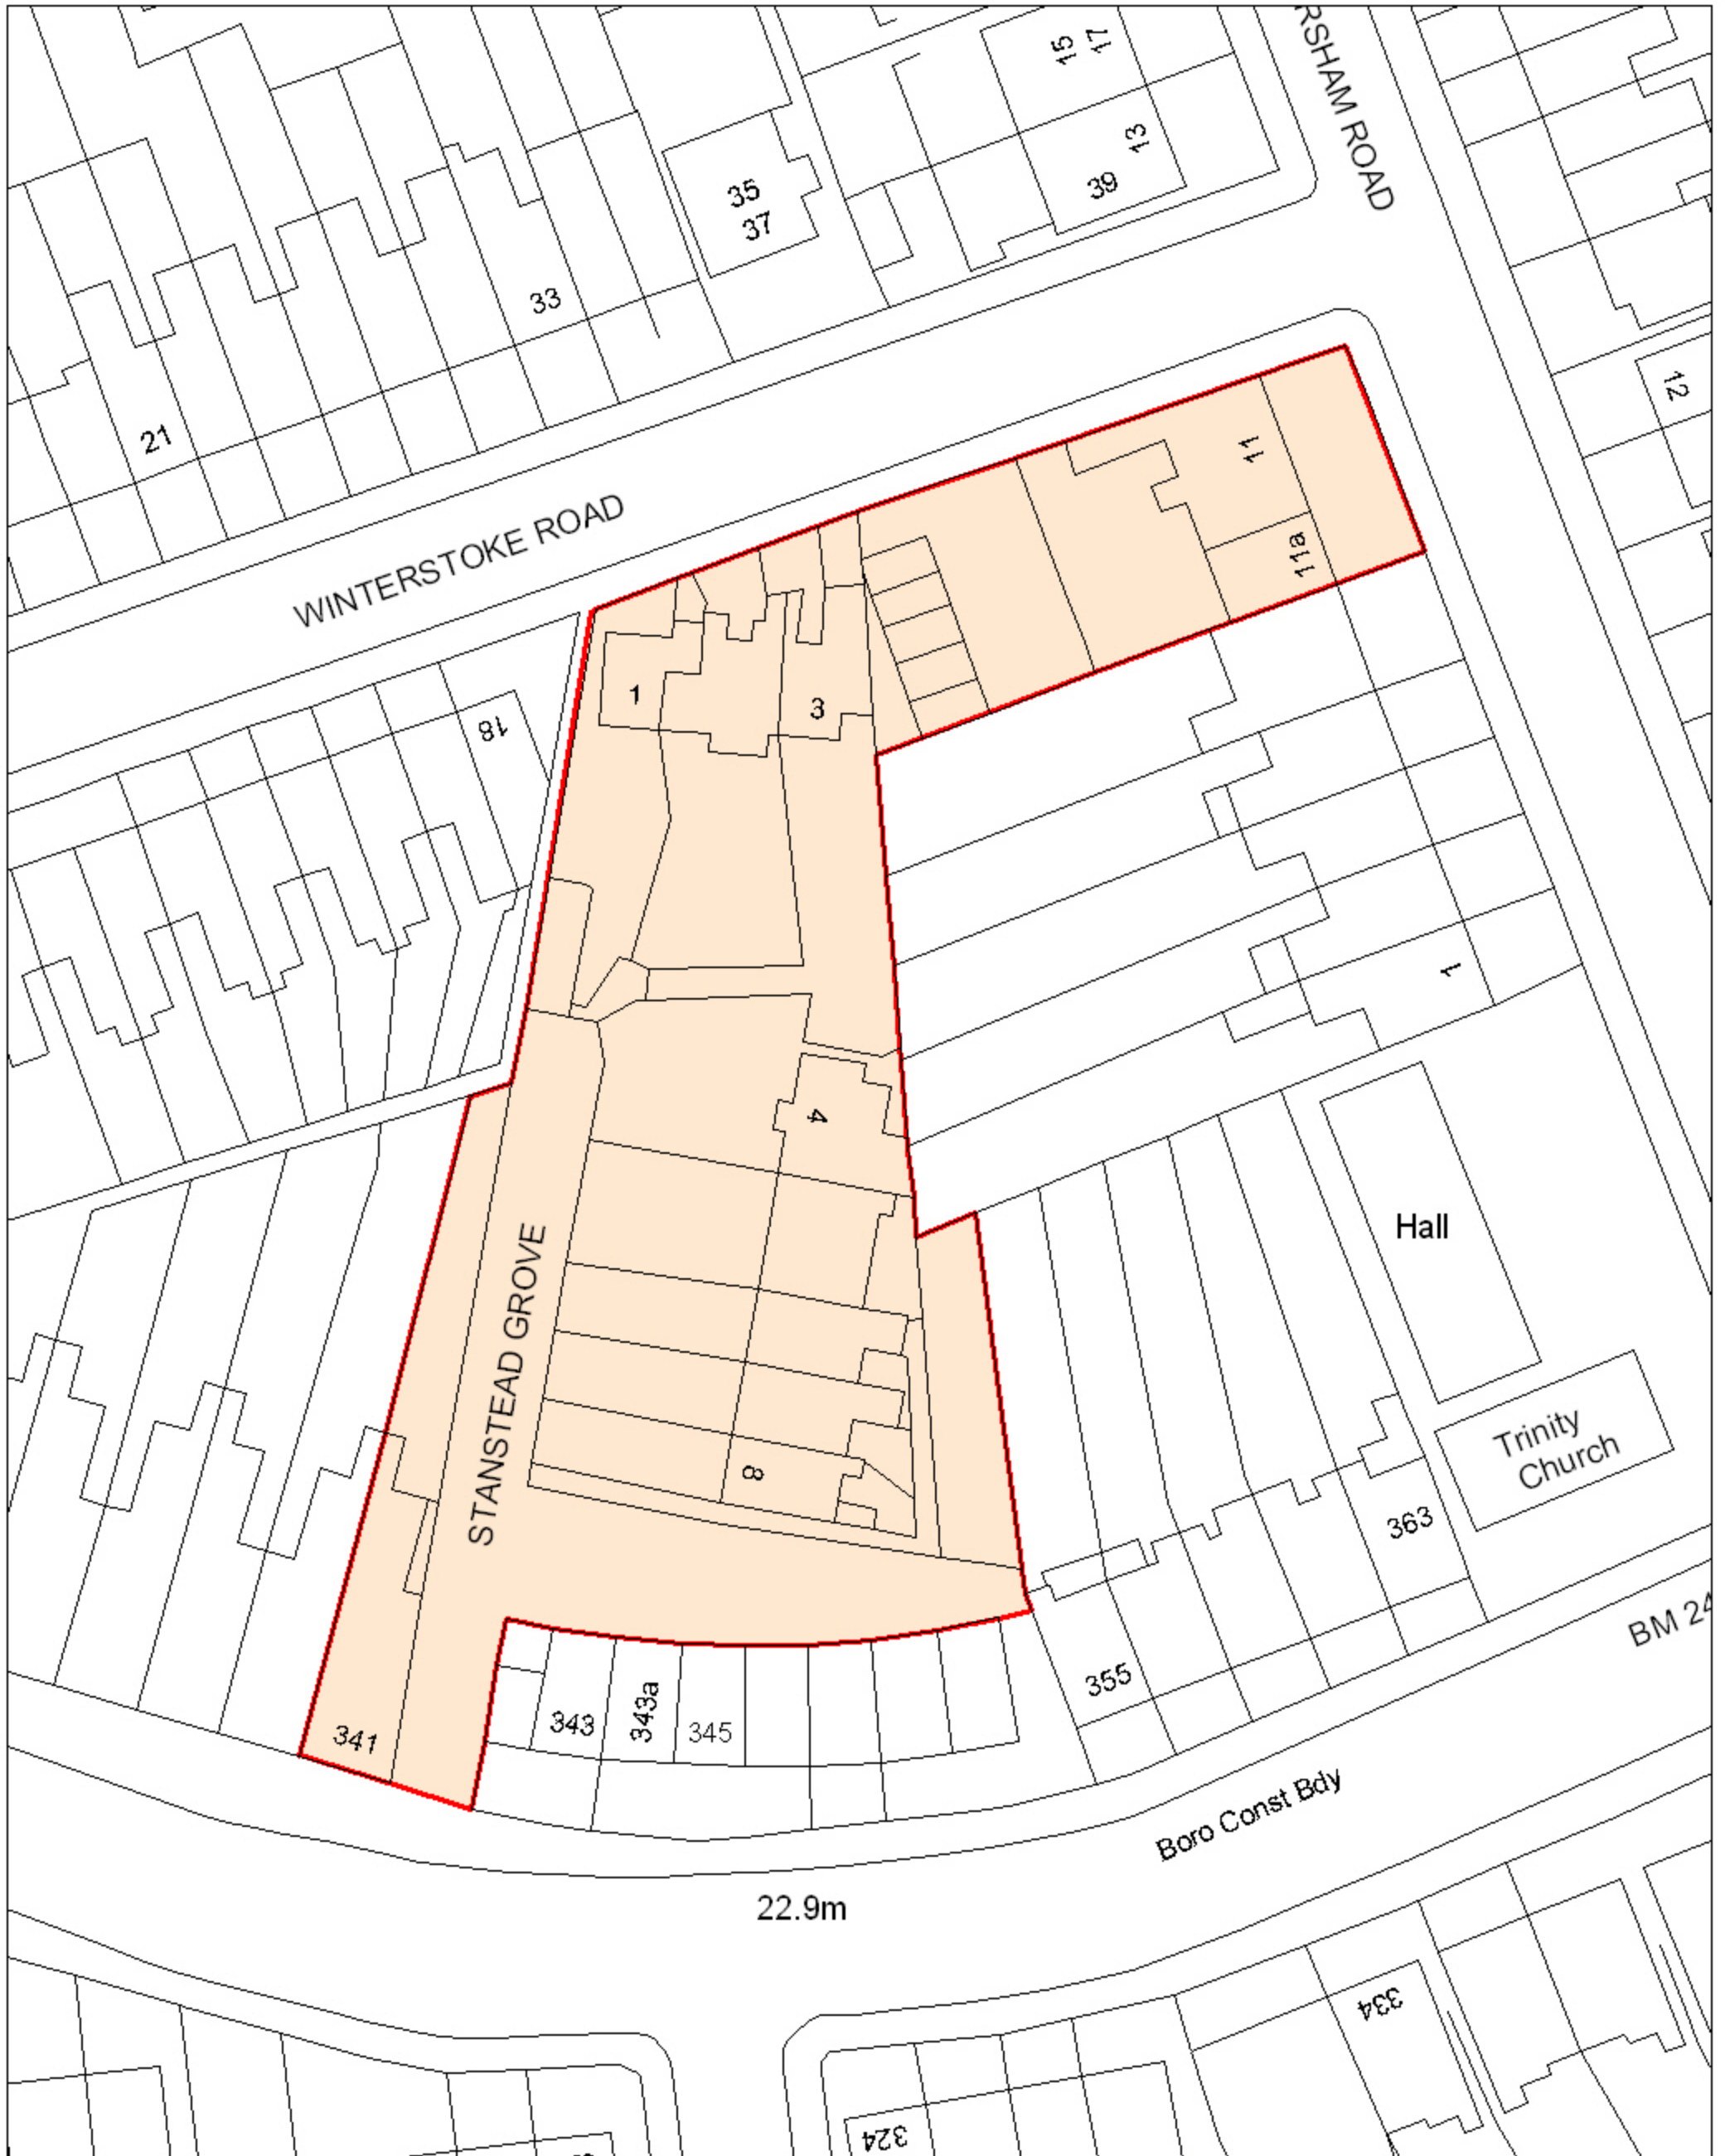

# Stanstead Grove Conservation Area

 Conservation Area

Designation: 1975  
Appraisal: No  
Article 4 (2): No  
Area: 0.29ha