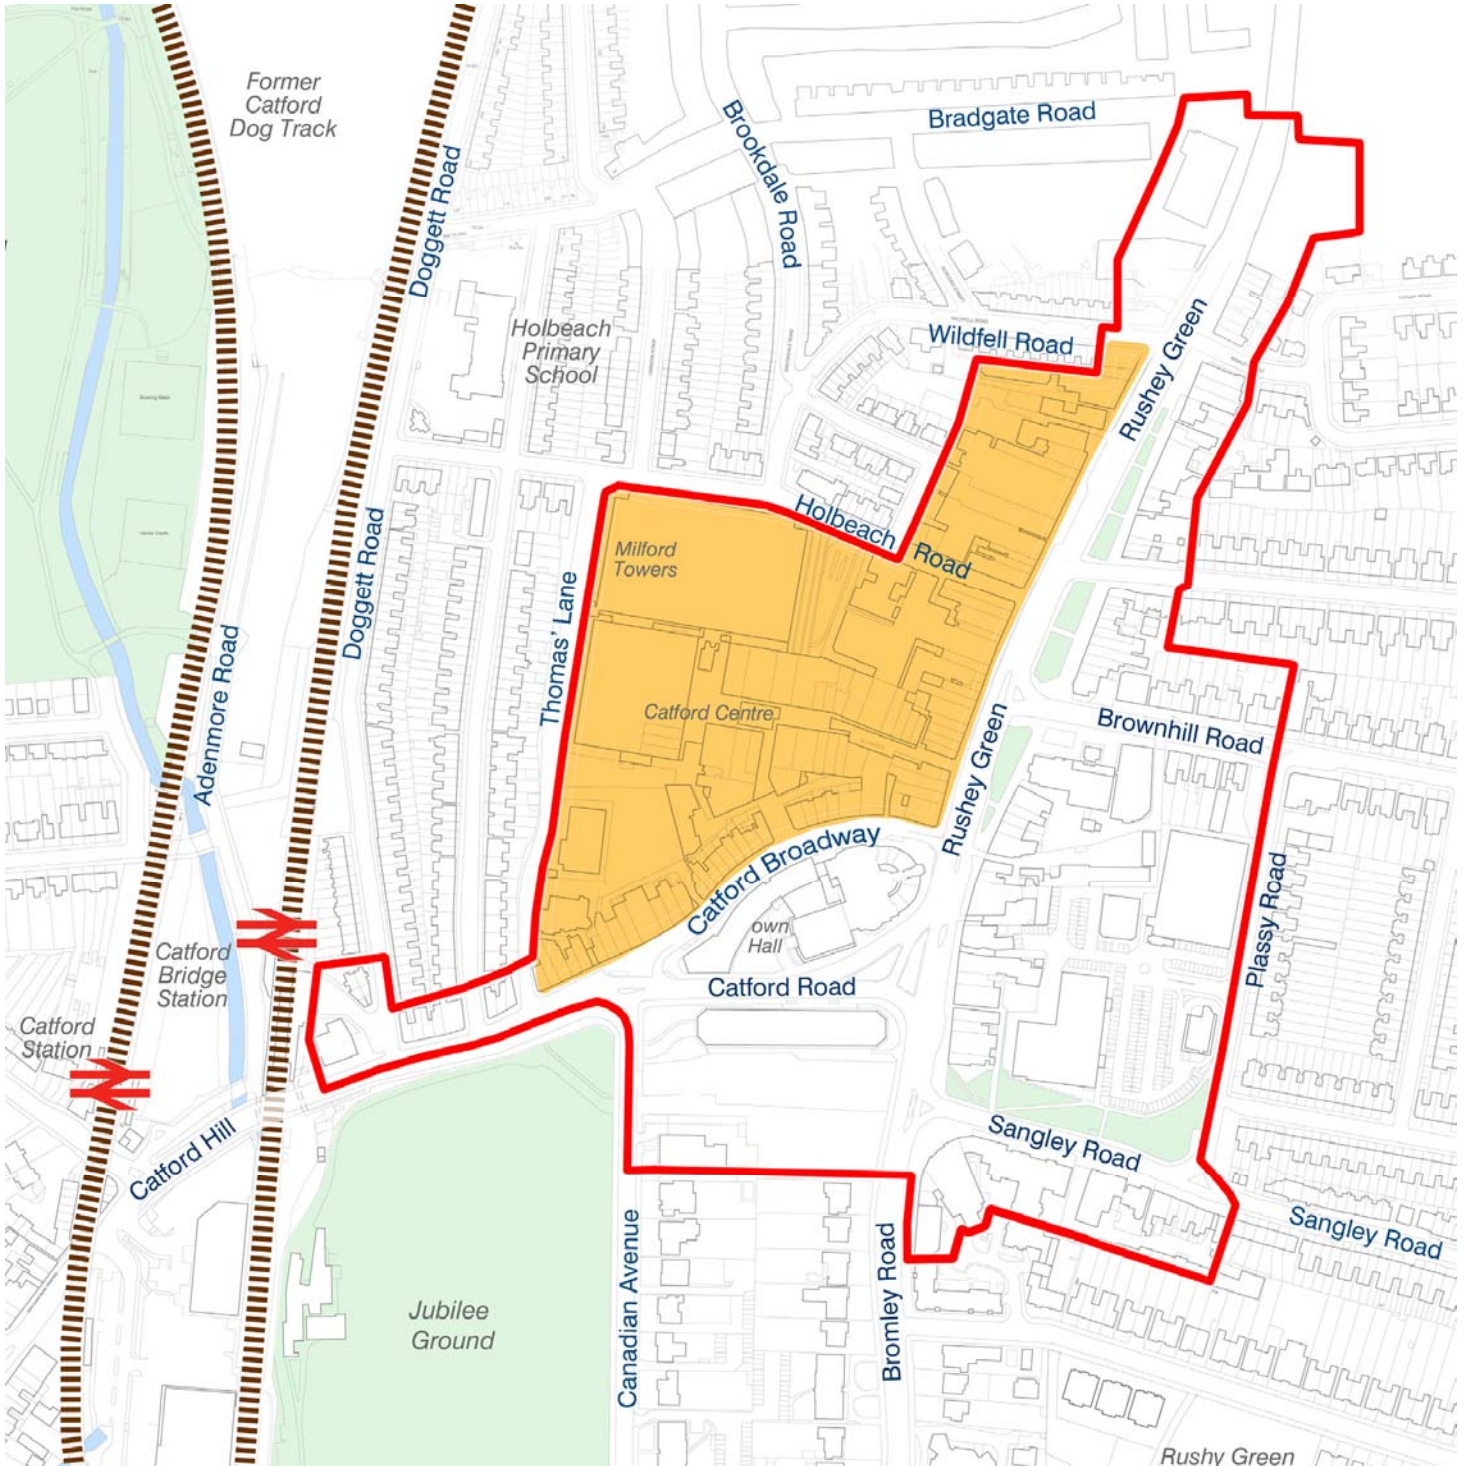

Proposed changes to the Lewisham LDF Polices Map

Catford Town Centre Local Plan

Policies Map Changes

Town Centre Boundary and Primary Shopping Area

-  Town Centre Boundary
-  Primary Shopping Area