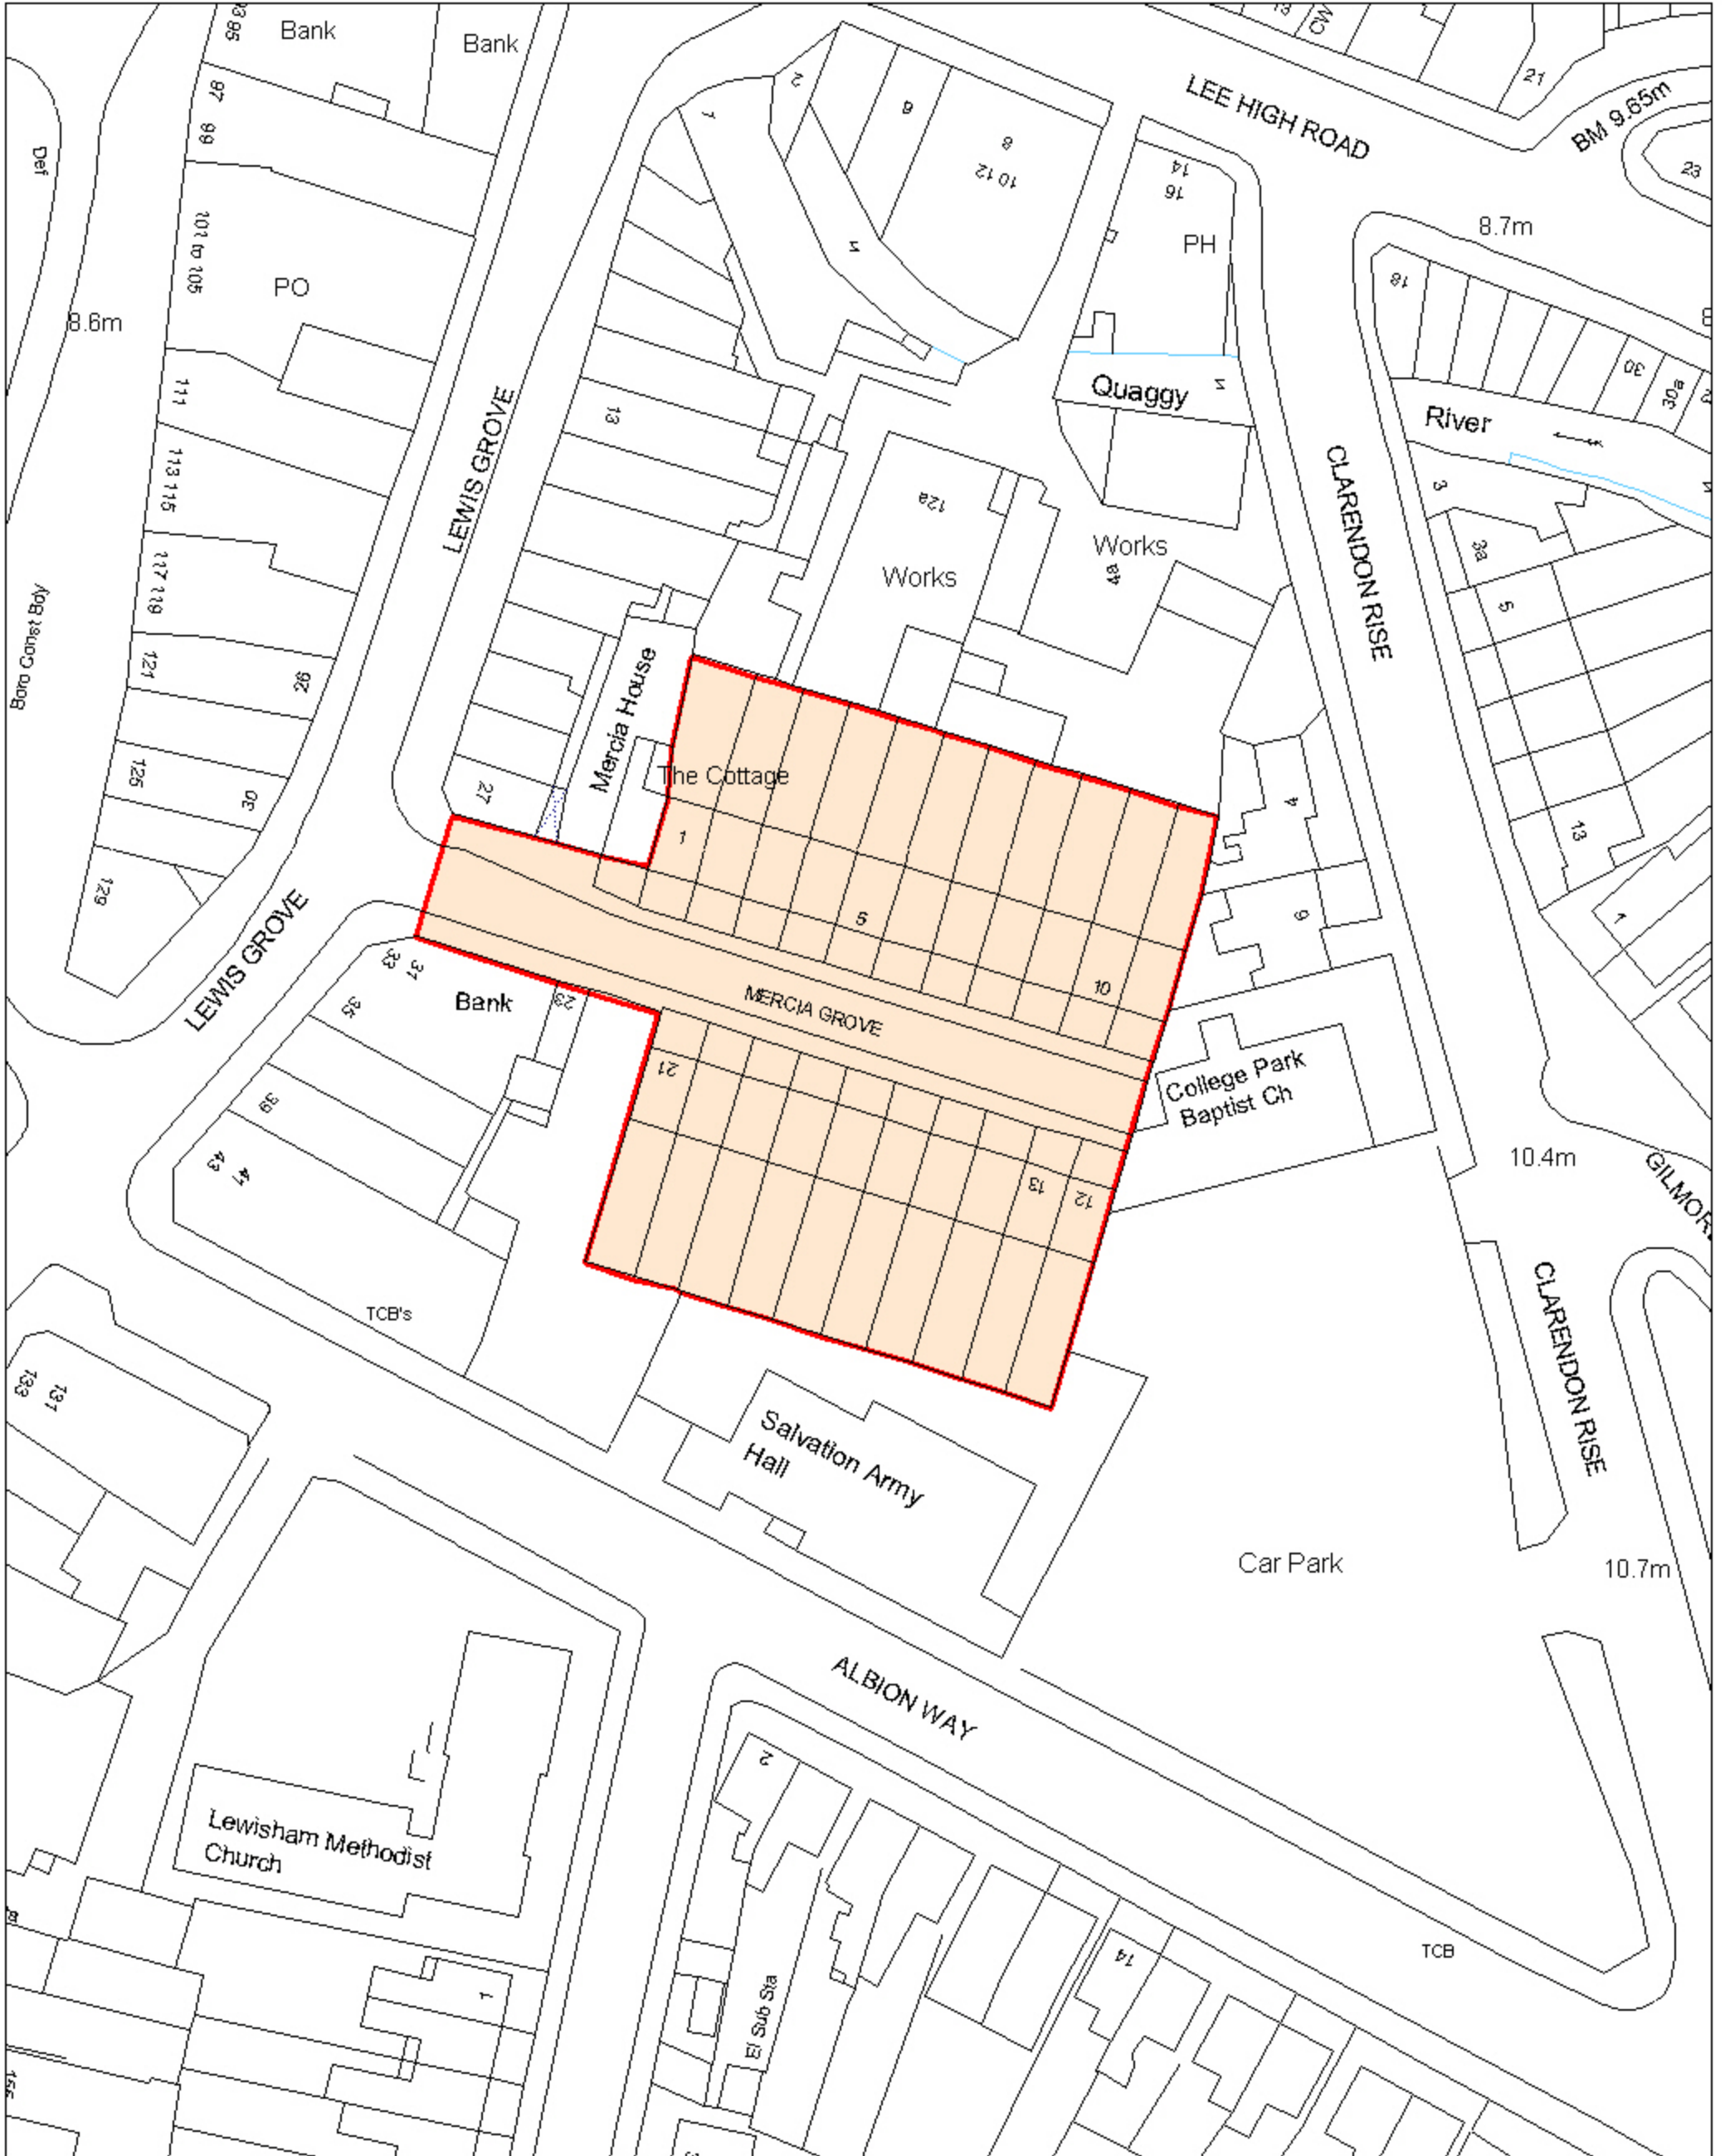

Mercia Grove Conservation Area

 Conservation Area

Designation: 1976
Appraisal: No
Article 4 (2): Yes, 1976, entire CA
Area: 0.34ha