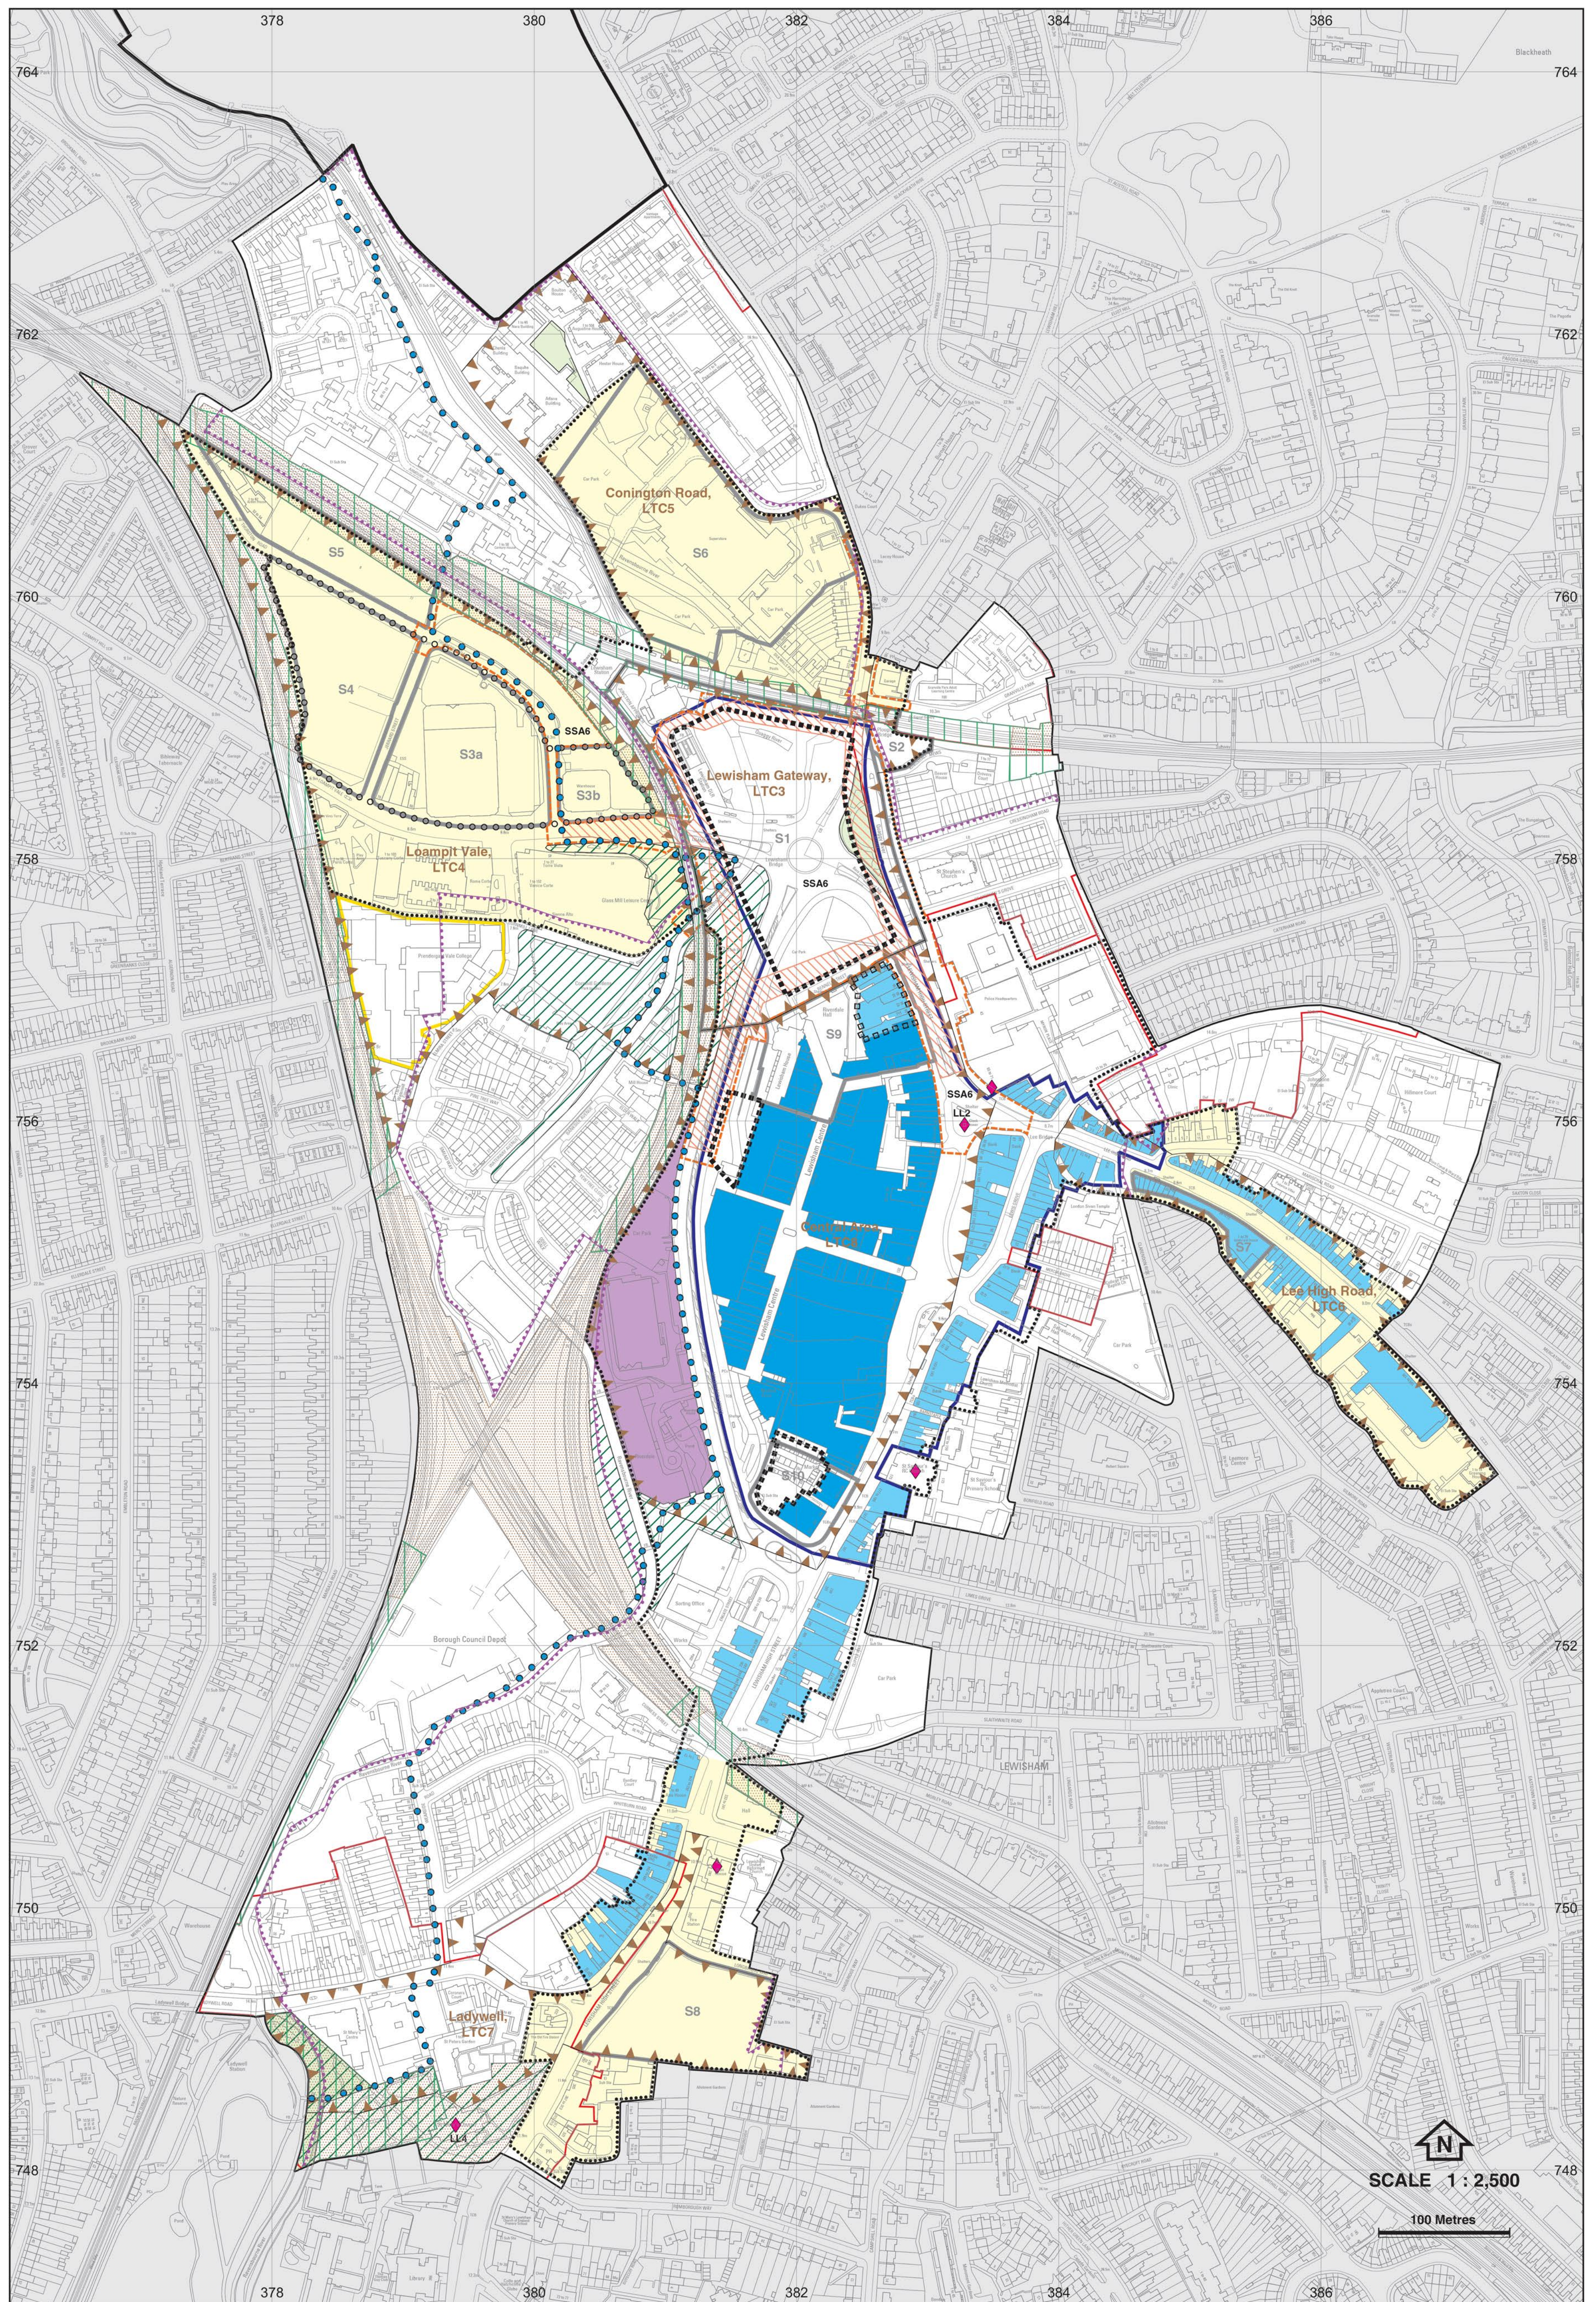

Lewisham Town Centre

This map is based on the Ordnance Survey material with the permission of Ordnance Survey on behalf of the Controller of Her Majesty's Stationery Office. © Crown copyright. Unauthorised reproduction infringes Crown copyright, and may lead to prosecution or civil proceedings. London Borough of Lewisham. Licence No. LA 100017710 2016. Produced by the Cook Hammond & Kell Group

Legend

- Borough Boundary - Lewisham Town Centre Local Plan Boundary LTC1 - Lewisham Town Centre Boundary SP2, CS6, LTC1, LTC2 - Local Landmarks CS17, LTC23 - Green Corridor CS12 - Public Open Space CS12, CS18 - Metropolitan Open Land CS12, CS18 - Waterlink Way CS14	- Area of Archaeological Priority CS16 - Site of Importance for Nature Conservation CS12 - Primary Shopping Area LTC16 - Primary Shopping Frontage LTC16 - Secondary Shopping Frontage LTC16 - Future Primary Shopping Frontage LTC16 - Future Primary Shopping Frontage (currently secondary) LTC16 - Future Secondary Shopping Frontage LTC16	- Lewisham Town Centre Edge of Centre LTC1 - Development Sites Referred to within the Lewisham Town Centre Policy Area Policies - Lewisham Town Centre Policy Areas LTC3, LTC4, LTC5, LTC6, LTC7, LTC8, LTC16 - Lewisham Gateway Roundabout Road Improvement LTC21 - Conservation Areas CS16, DM36, DM37, DM38, LTC23, SP2 - Protected School Site SA16 - Local Employment Location CS3, LTC11 - Strategic Site Allocation SSA6

Policy Prefixes
CS, SP or SSA = Core Strategy 2011
LTC = Lewisham Town Centre Local Plan 2014
SA = Site Allocations Local Plan 2013