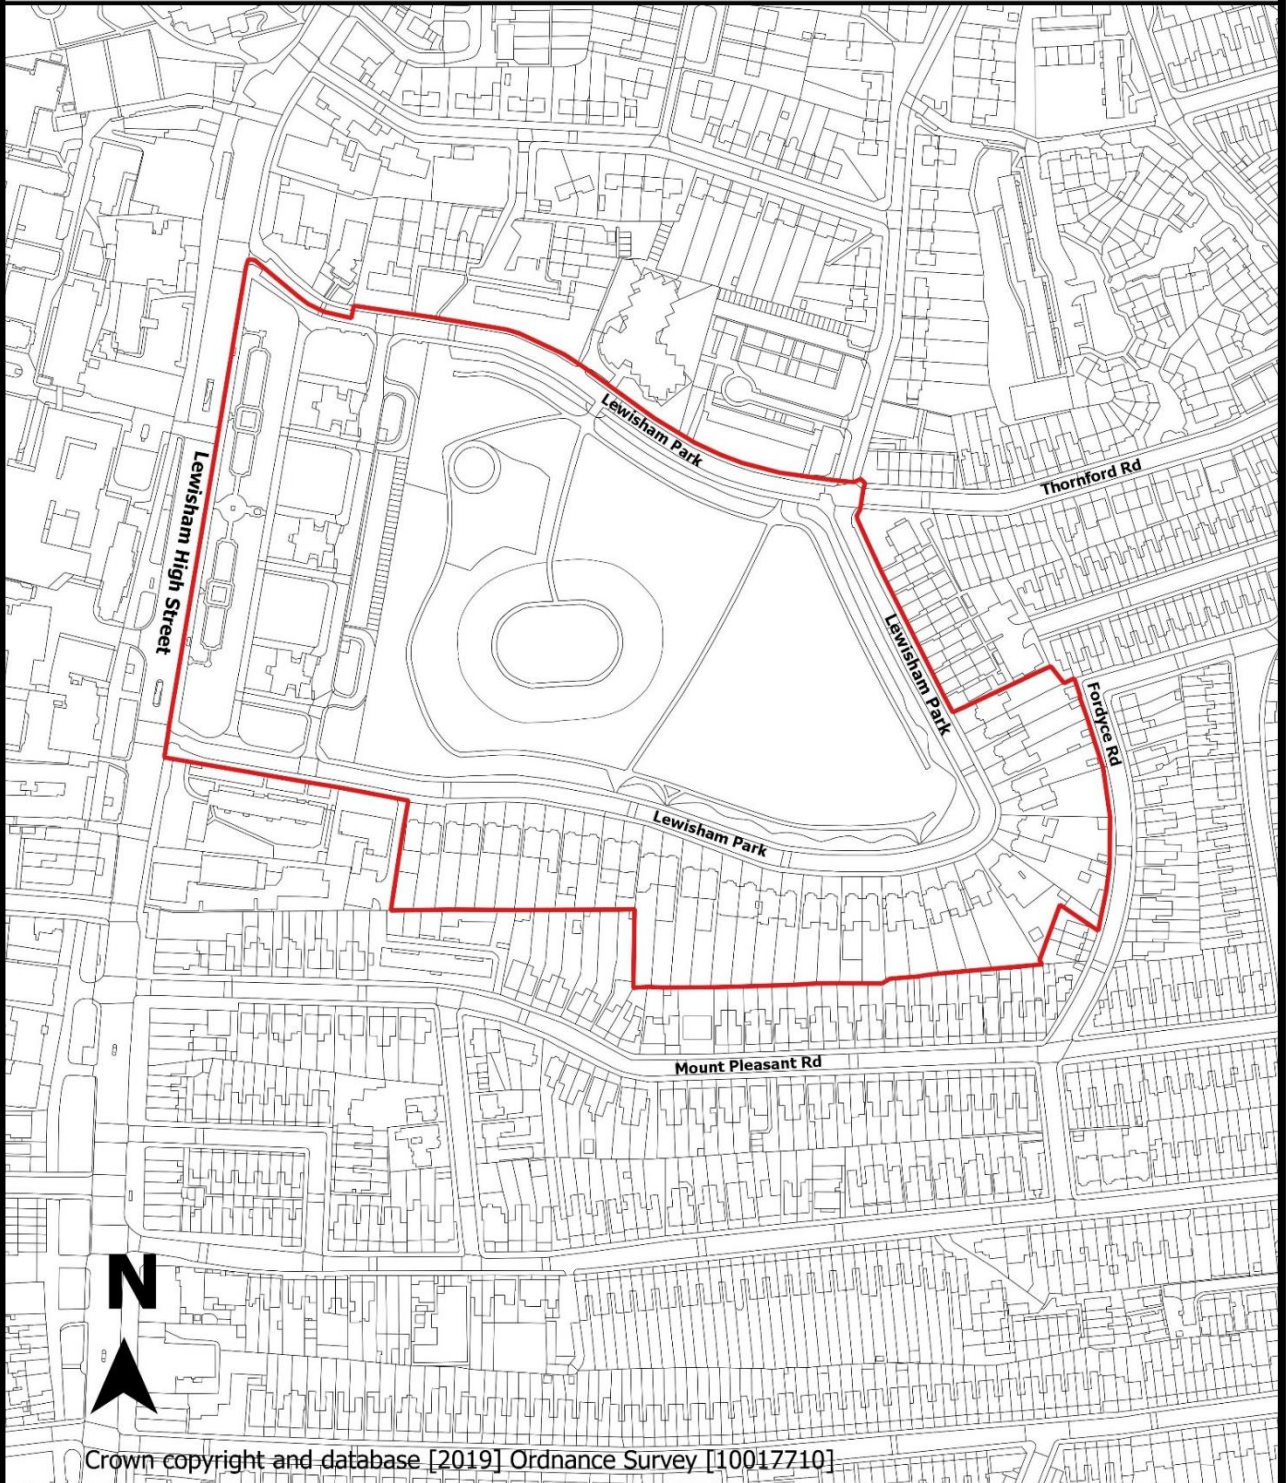

Lewisham Park Conservation Area Boundary

Crown copyright and database [2019] Ordnance Survey [10017710]

Key:

 Lewisham Park Conservation Area

Area: 9.02 ha