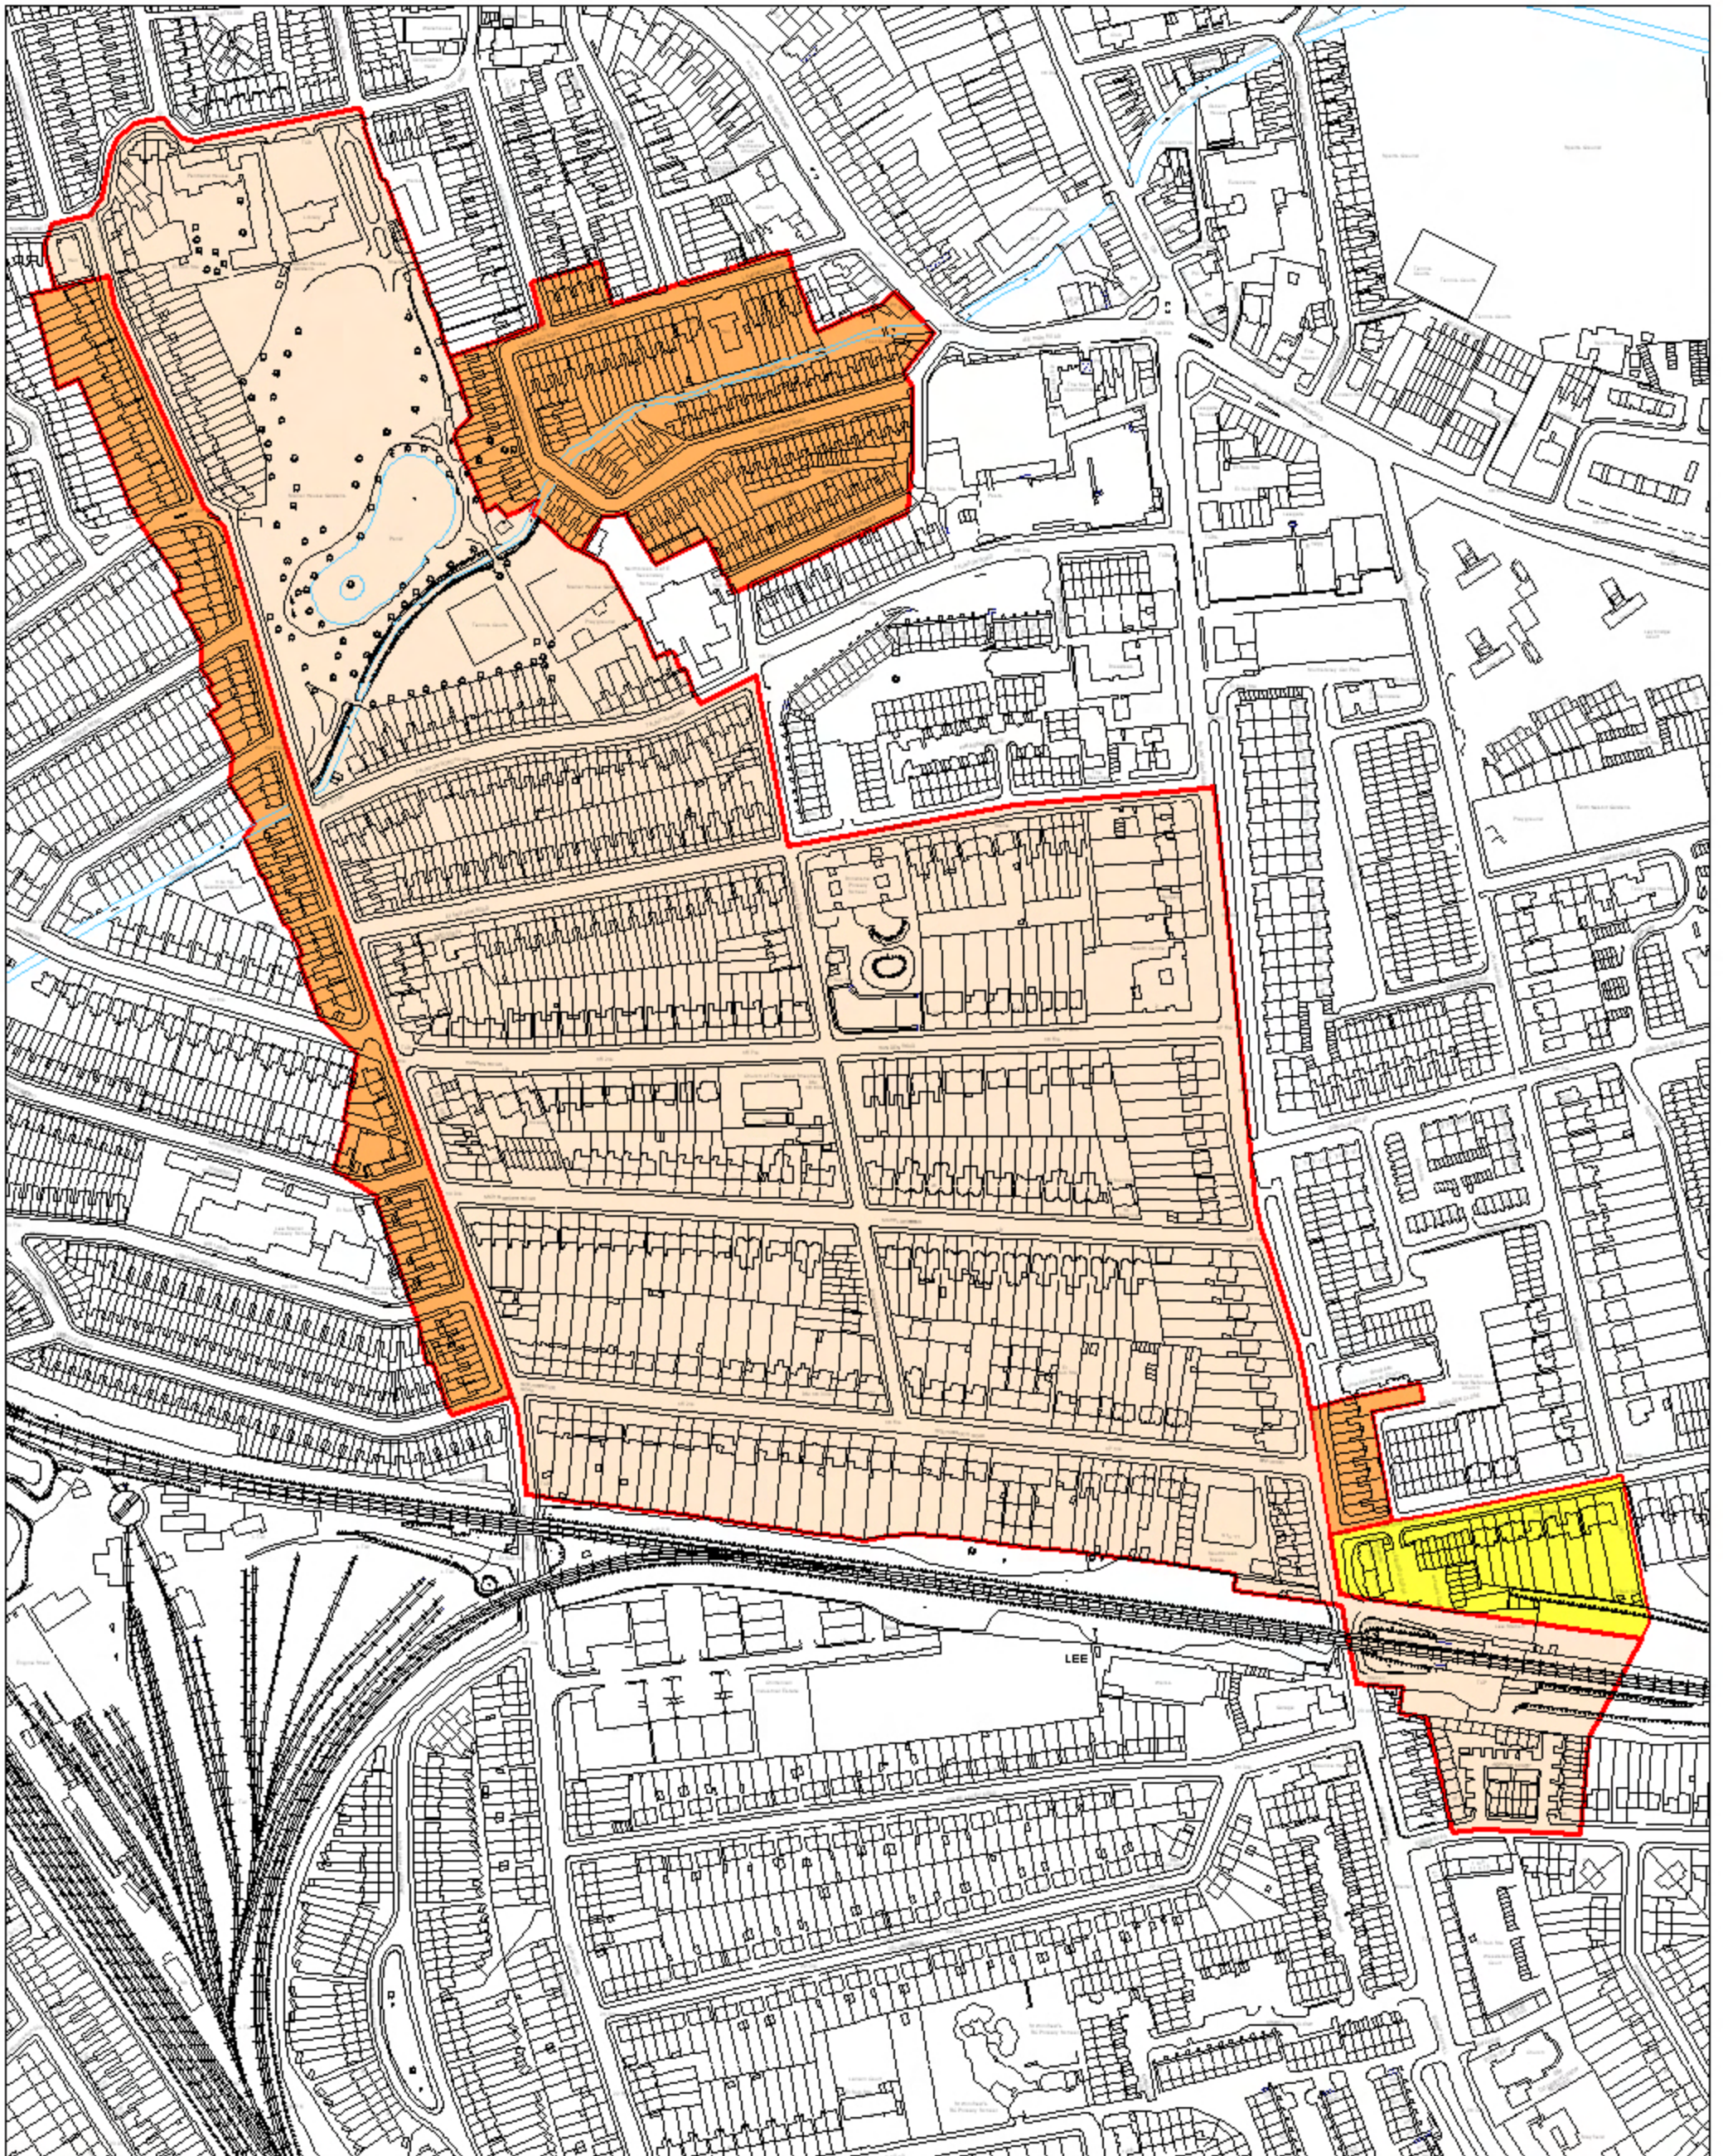

Lee Manor Conservation Area

-  Conservation Area
-  Latest Conservation Area Extension
-  Area Removed from CA in 2008

Designation: 1975
Latest Extension: 19/03/2008
Appraisal: 2008
Article 4 (2): Yes, 03/2009, entire CA
Area: 35.19ha