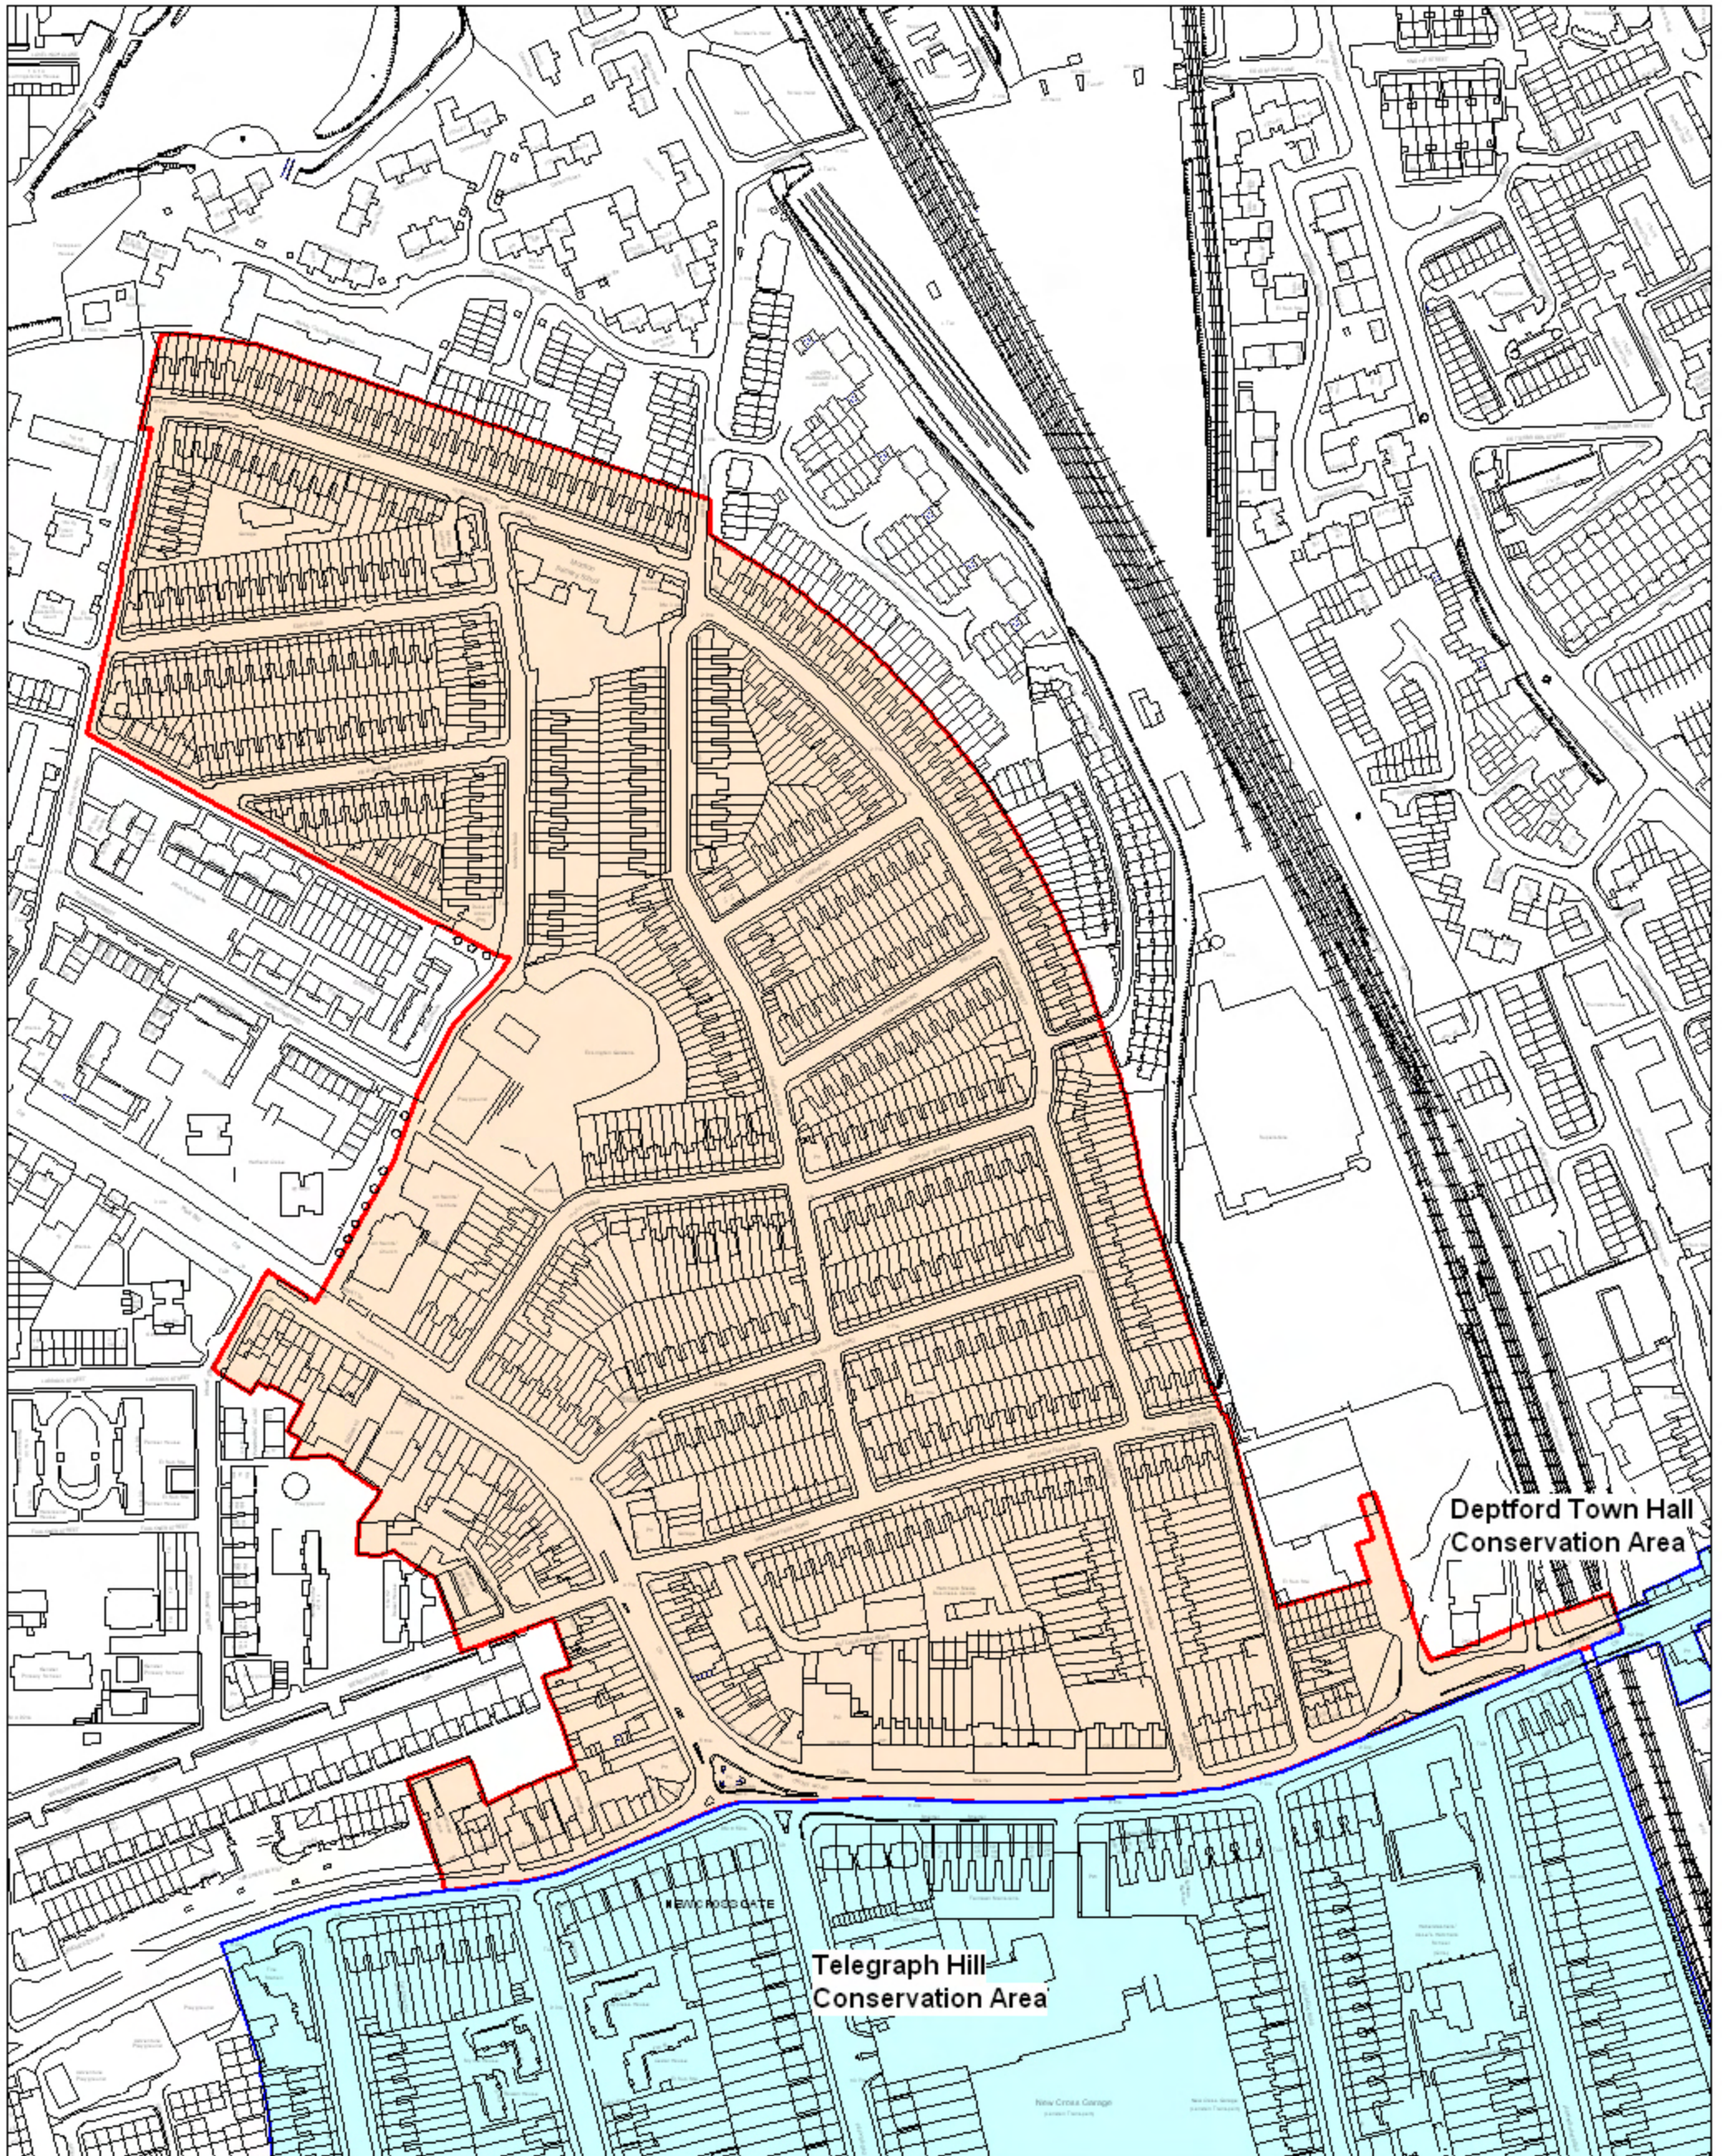

Hatcham Conservation Area

-  Conservation Area
-  Adjoining Conservation Area

Designation: 1990
Appraisal: 2006
Article 4 (2): Yes, 2006, entire CA
Area: 24.64ha