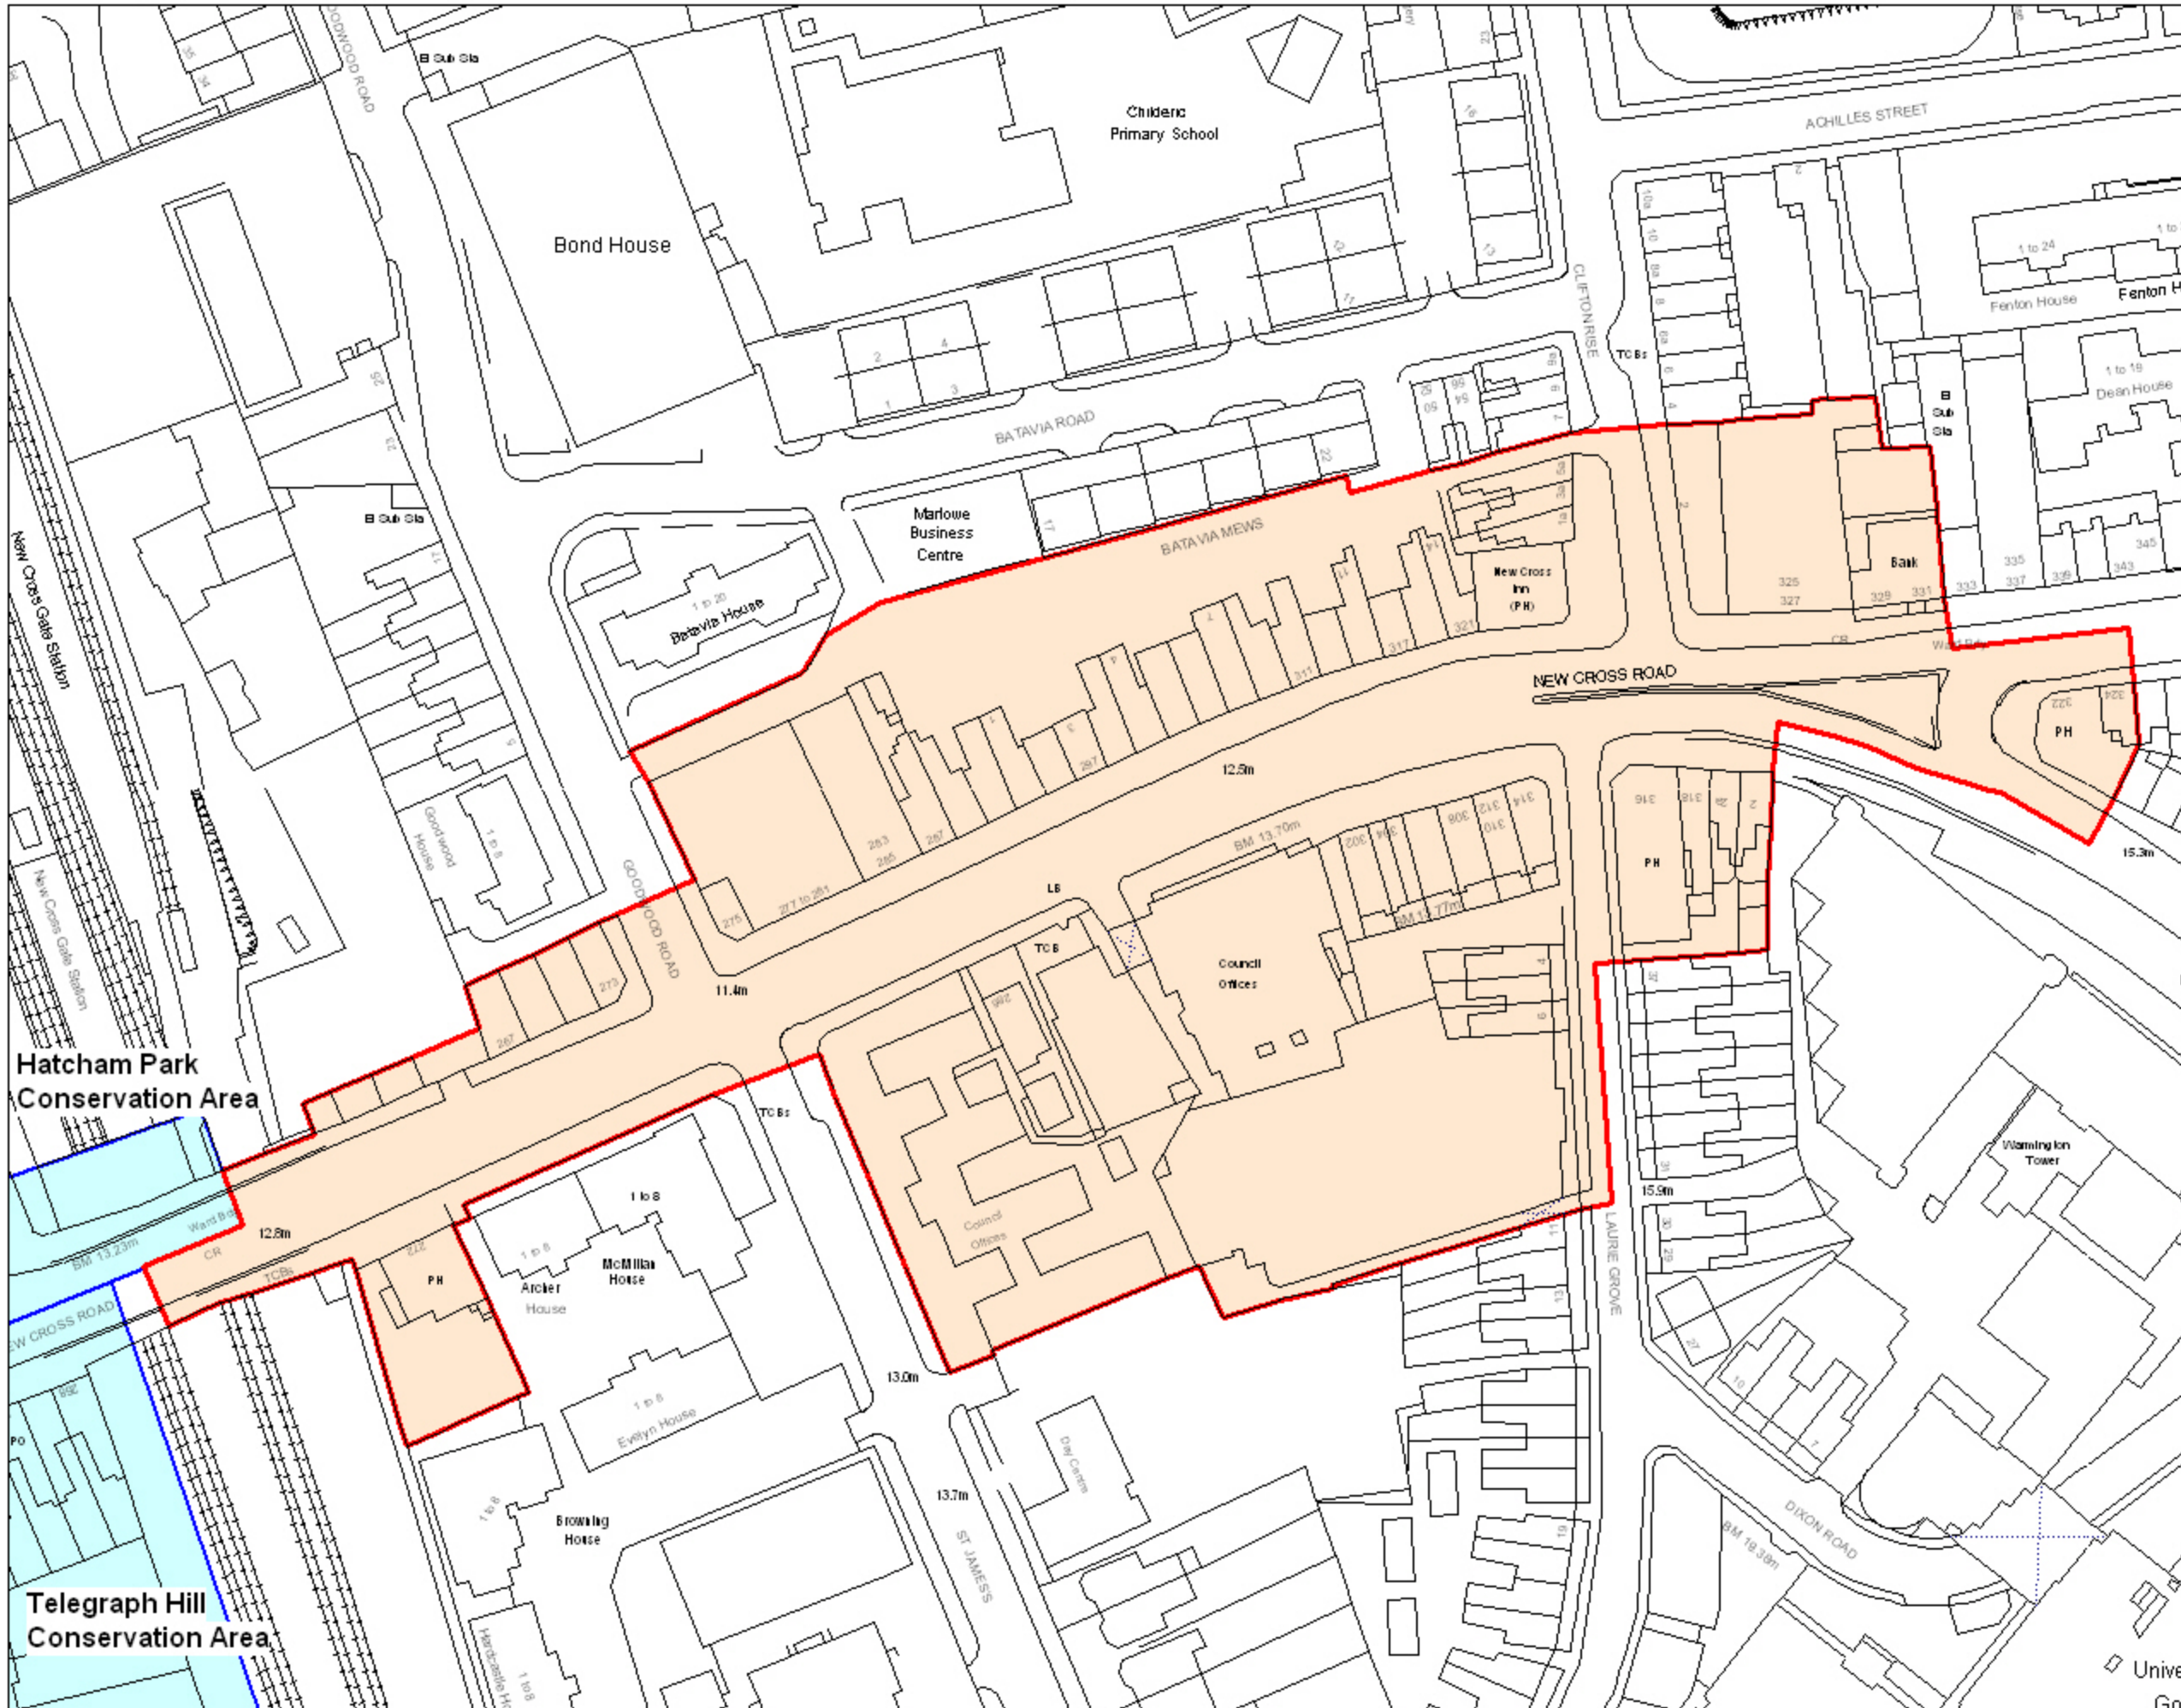

Deptford Town Hall Conservation Area

-  Conservation Area
-  Adjoining Conservation Area

Designation: 2000
Appraisal: No
Article 4 (2): No
Area: 2.31ha