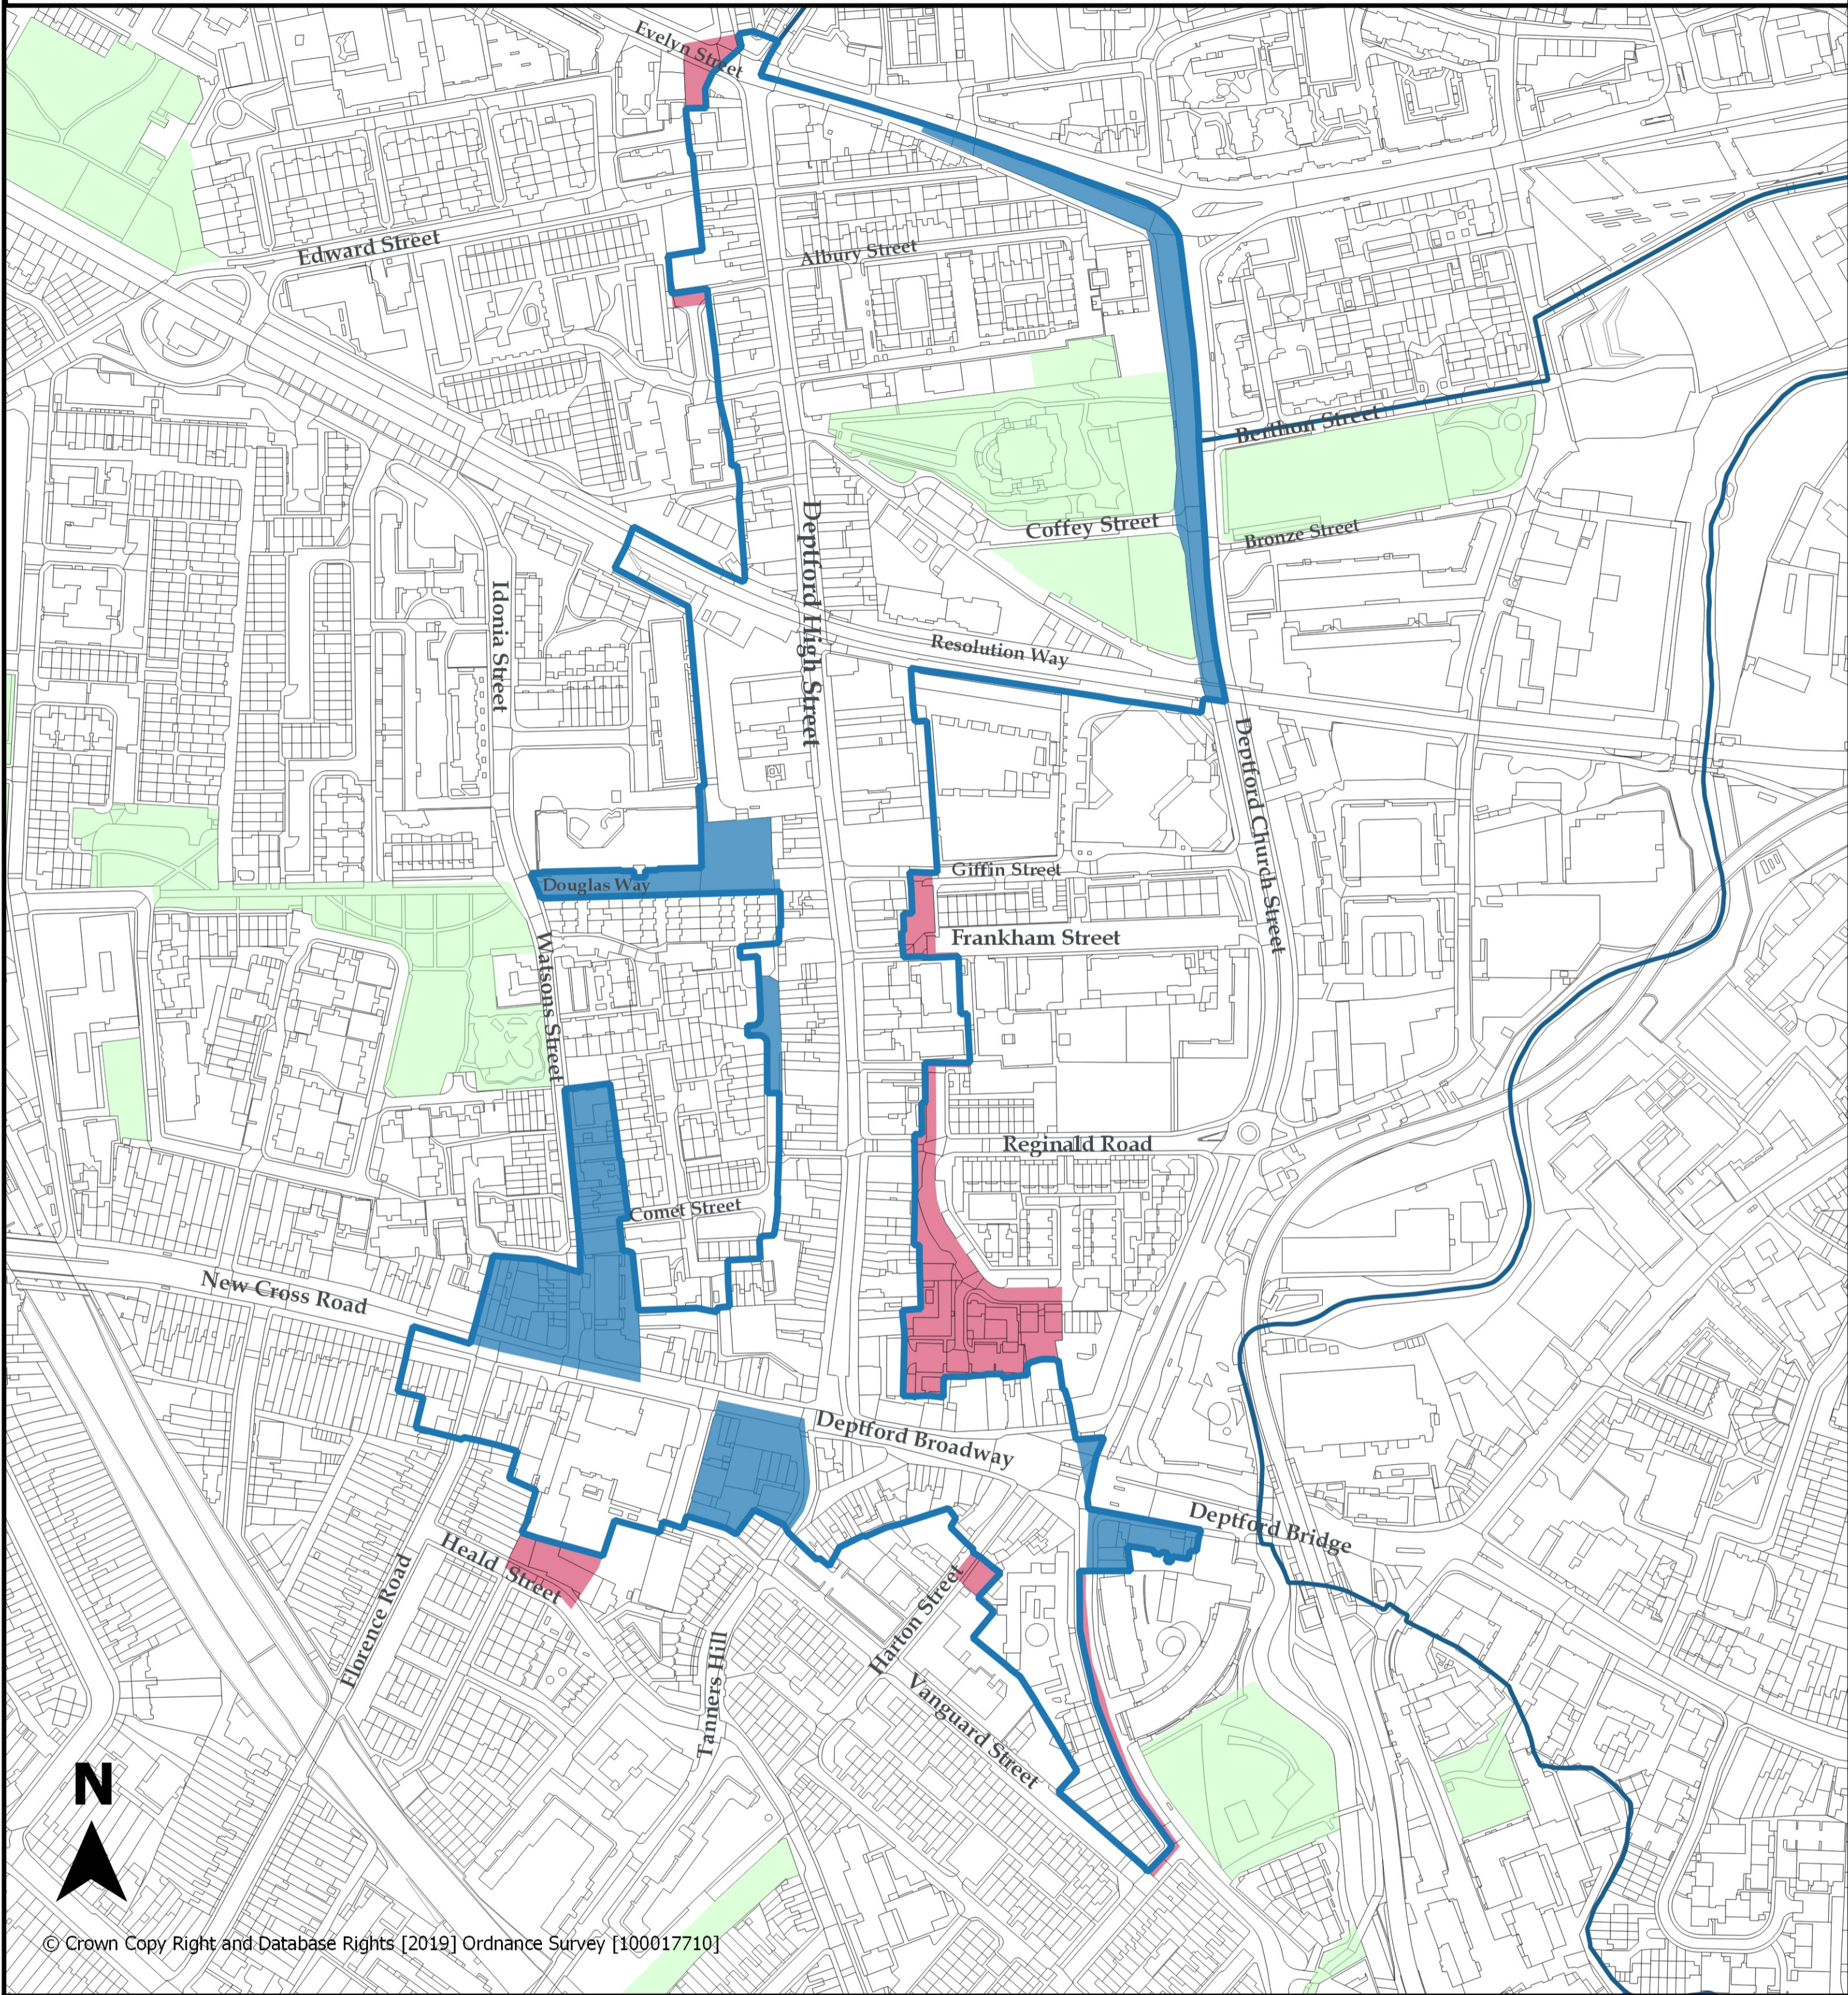

Deptford High Street and St Paul's Church Conservation Area

© Crown Copy Right and Database Rights [2019] Ordnance Survey [100017710]

Key:

-  Deptford High St and St Paul's Church Conservation Area
-  Added to conservation area 11/12/19
-  Removed from conservation area 11/12/19

Date:
December
2019

London Borough
of
Lewisham