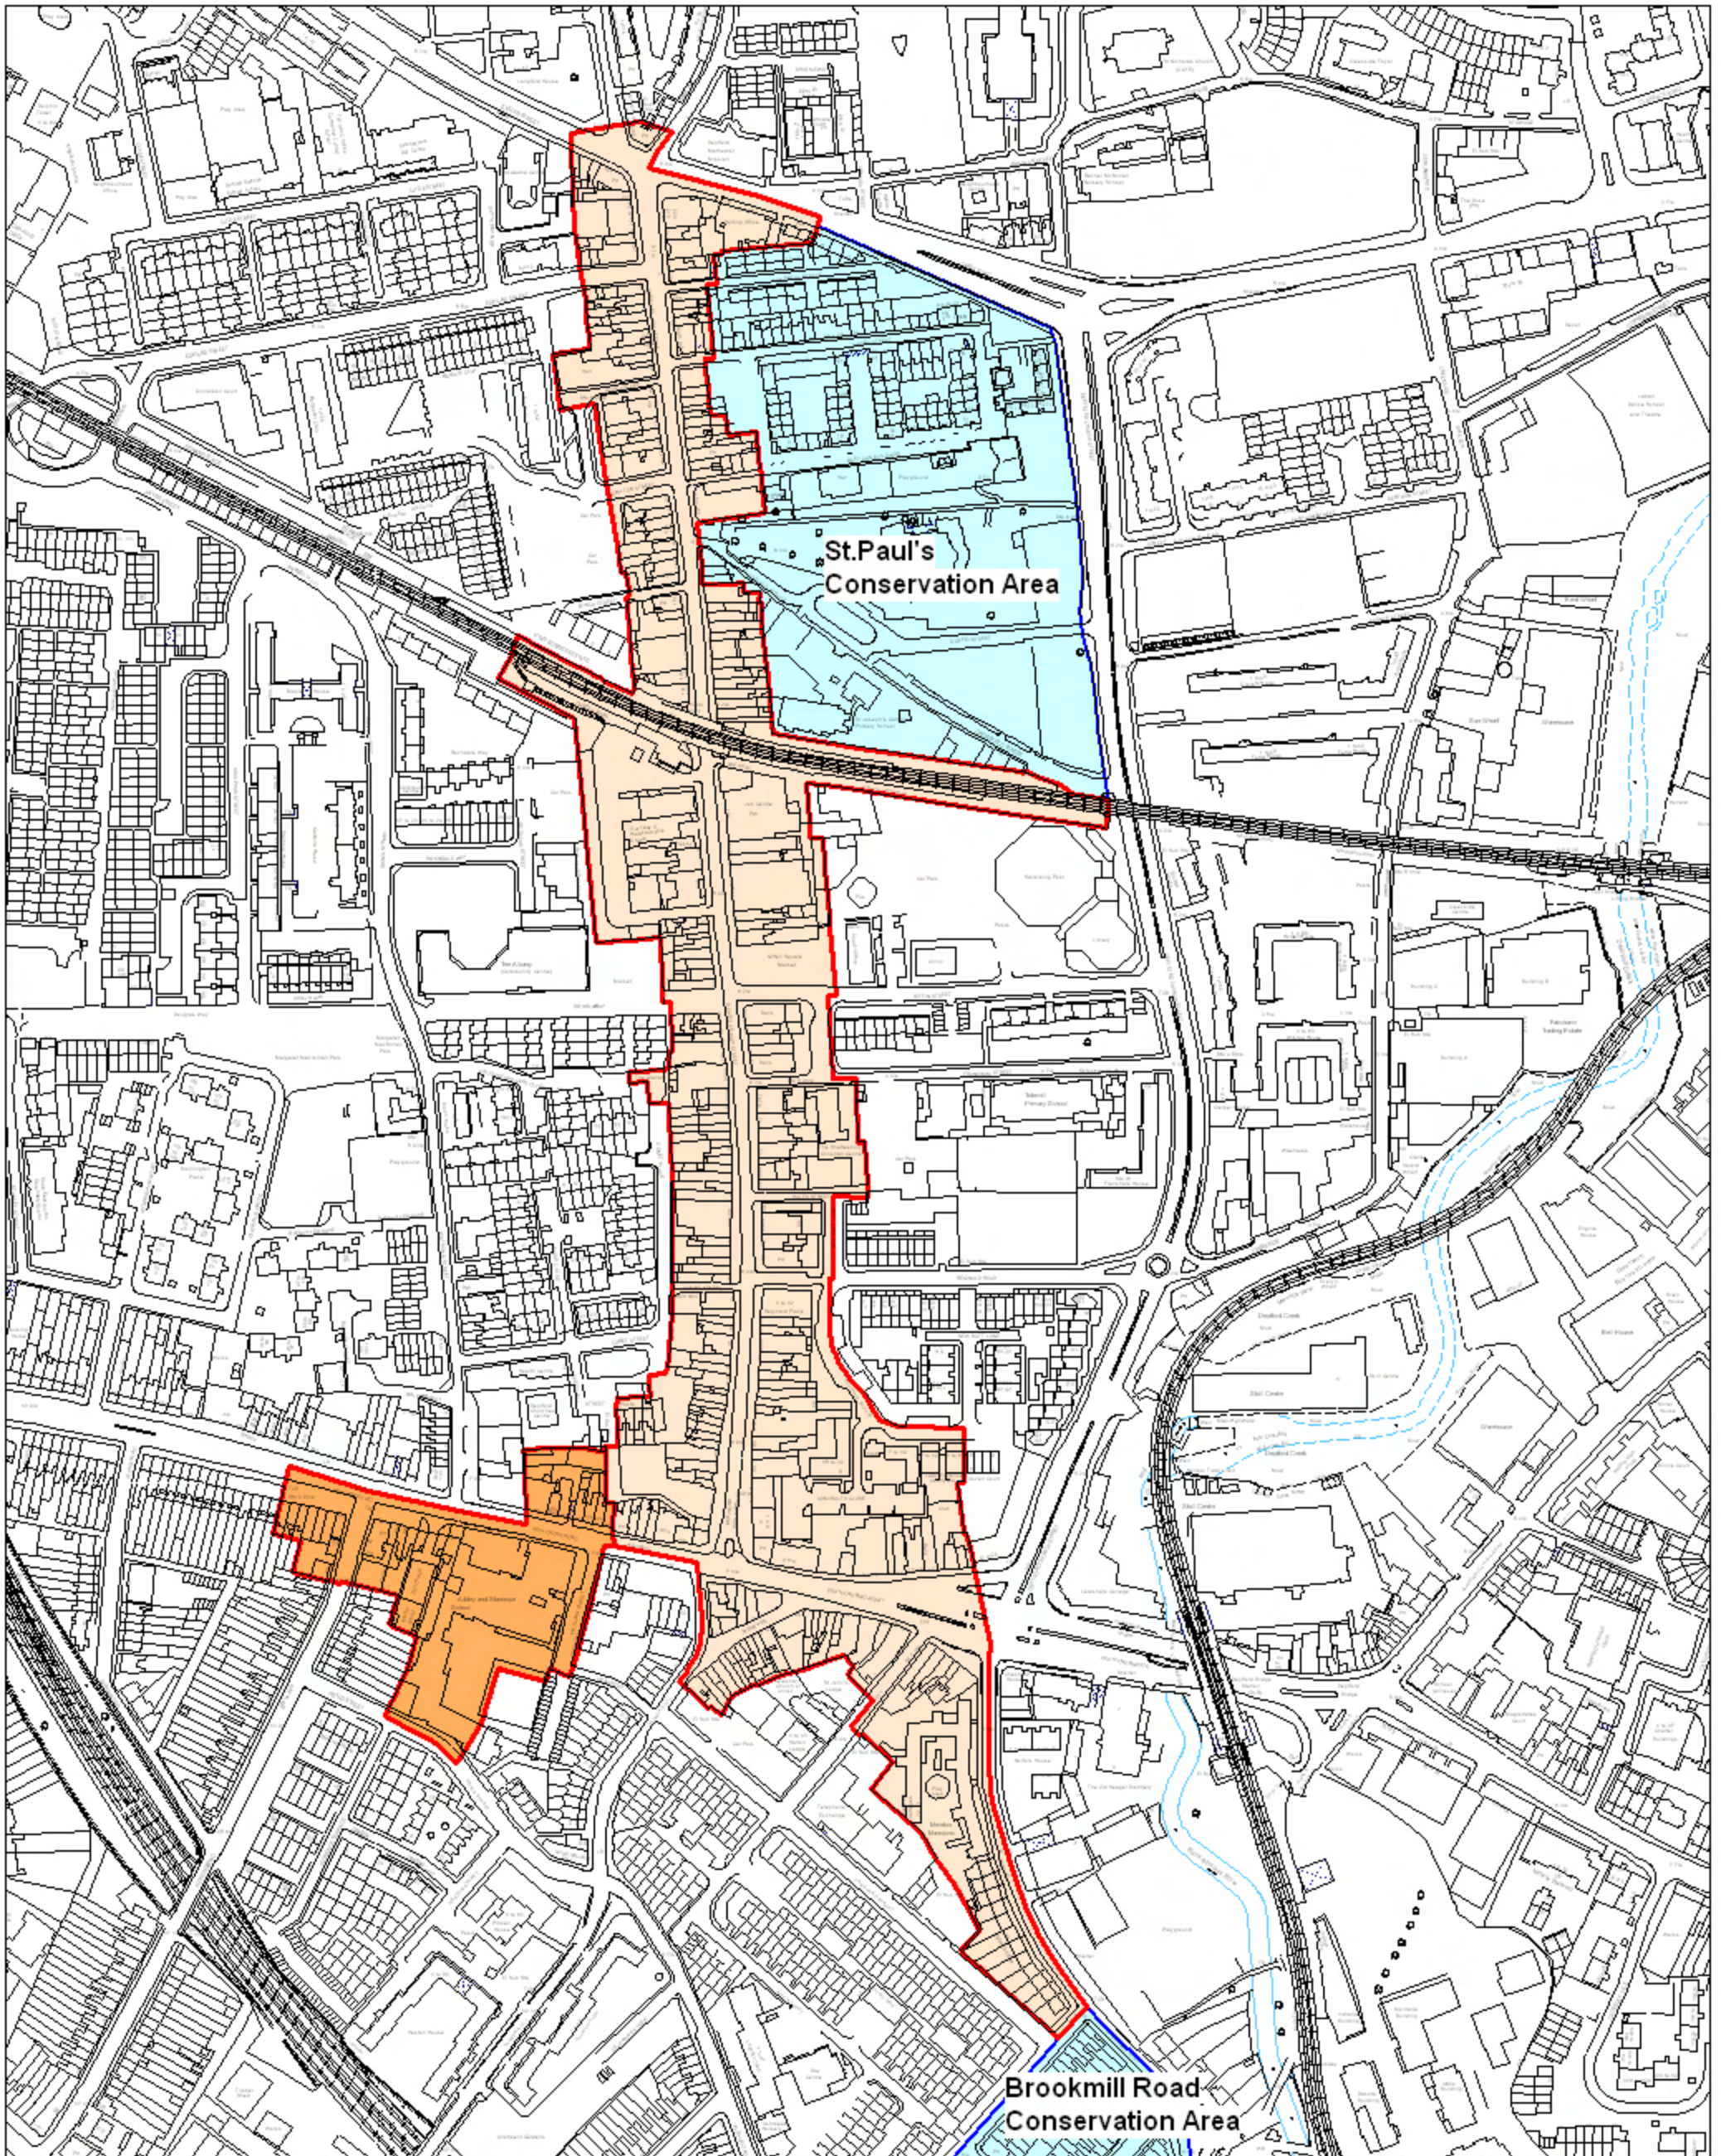

# Deptford High Street Conservation Area

- Conservation Area
- Latest Conservation Area Extension
- Adjoining Conservation Area

**Designation:** 1976  
**Latest Extension:** 2000  
**Appraisal:** Being Drafted  
**Article 4 (2):** Yes, 1984, 1-24 Sylva Cottages only  
**Area:** 10.84ha