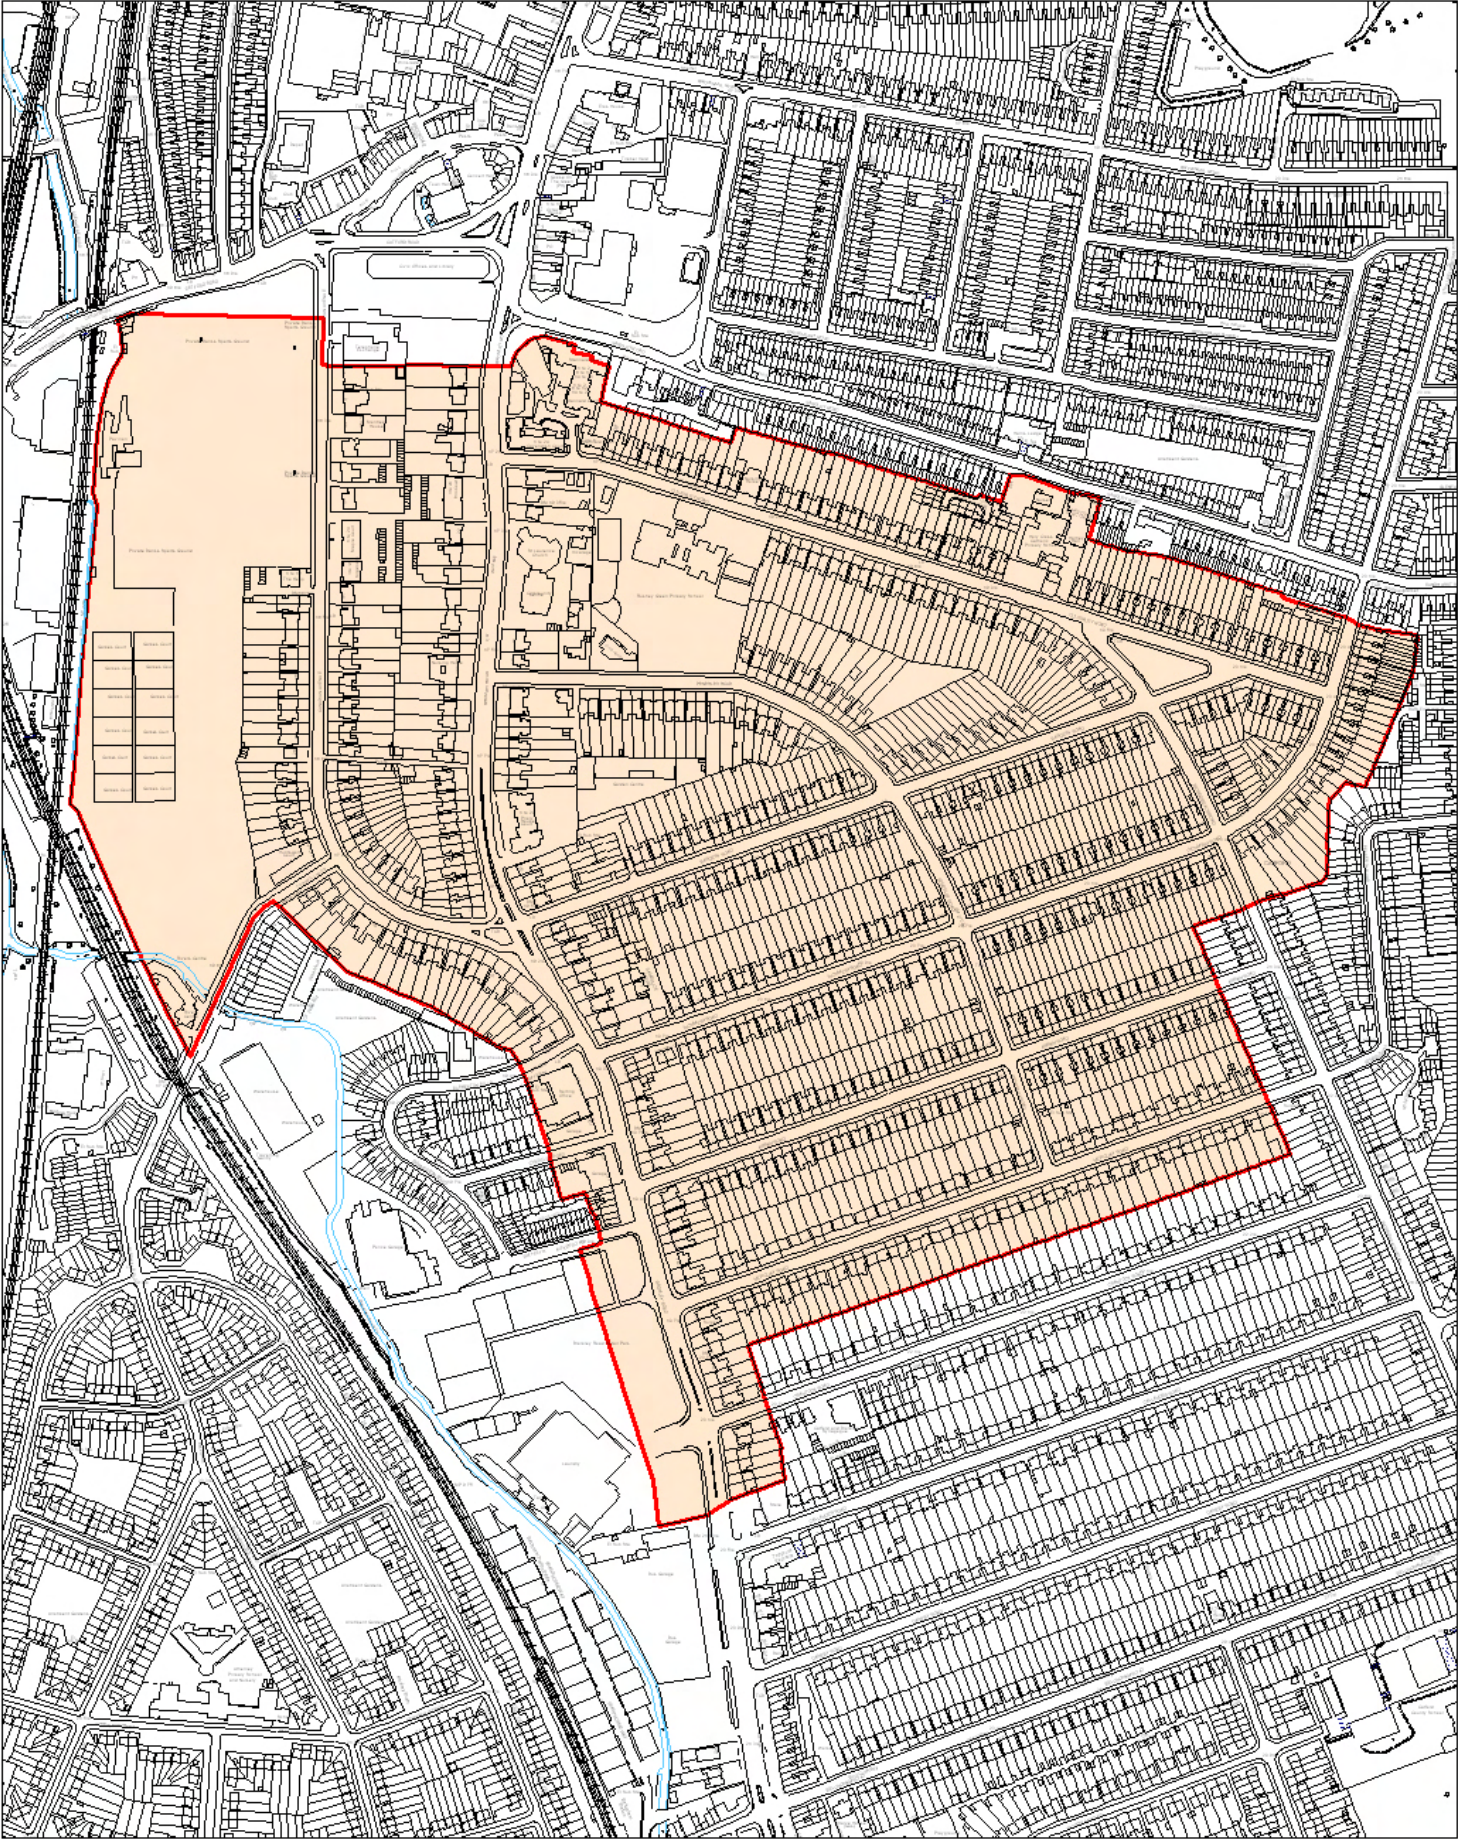

Culverley Green Conservation Area

 Conservation Area

Designation: 1990
Appraisal: 2001
Article 4 (2): Yes, 2002, entire CA
Area: 60.78ha