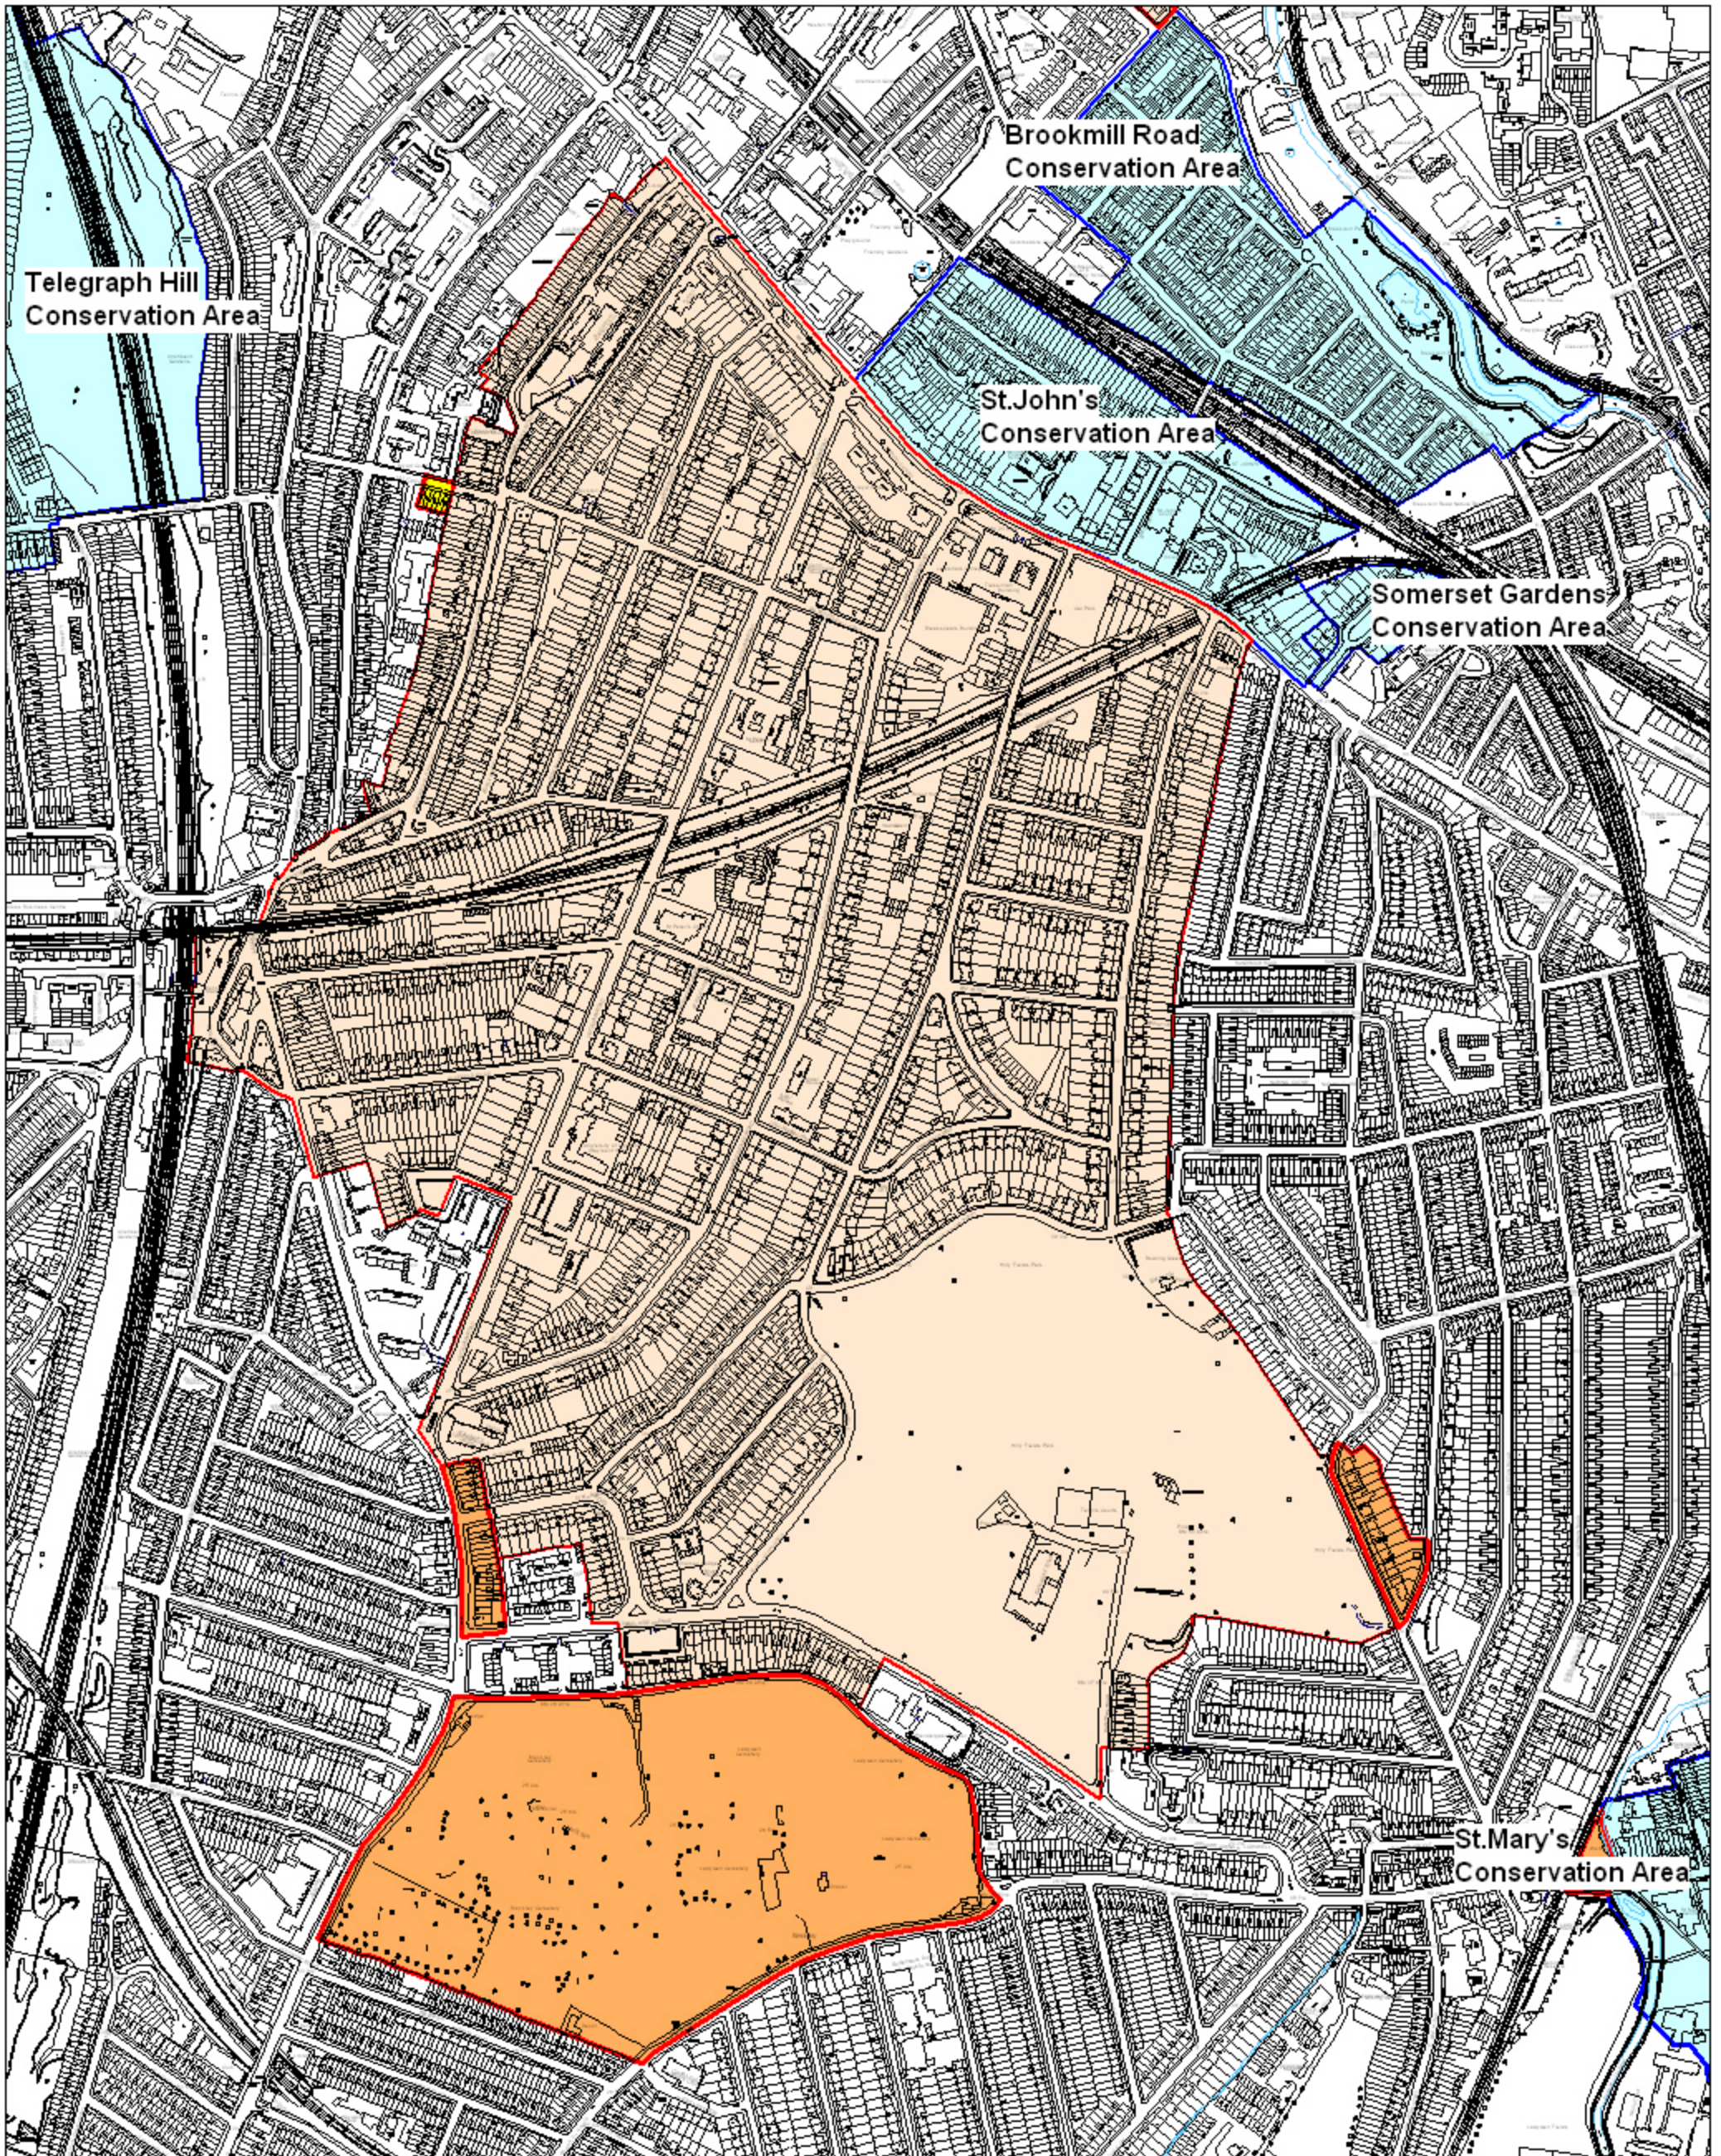

Brockley Conservation Area

- Conservation Area
- Latest Conservation Area Extension
- Area Removed from CA
- Adjoining Conservation Area

Designation: 1973
Latest Extensions: 1991, 1993, 2005
Appraisal: 2005
Article 4 (2): Yes, 2006, entire CA
Area: 116.0ha