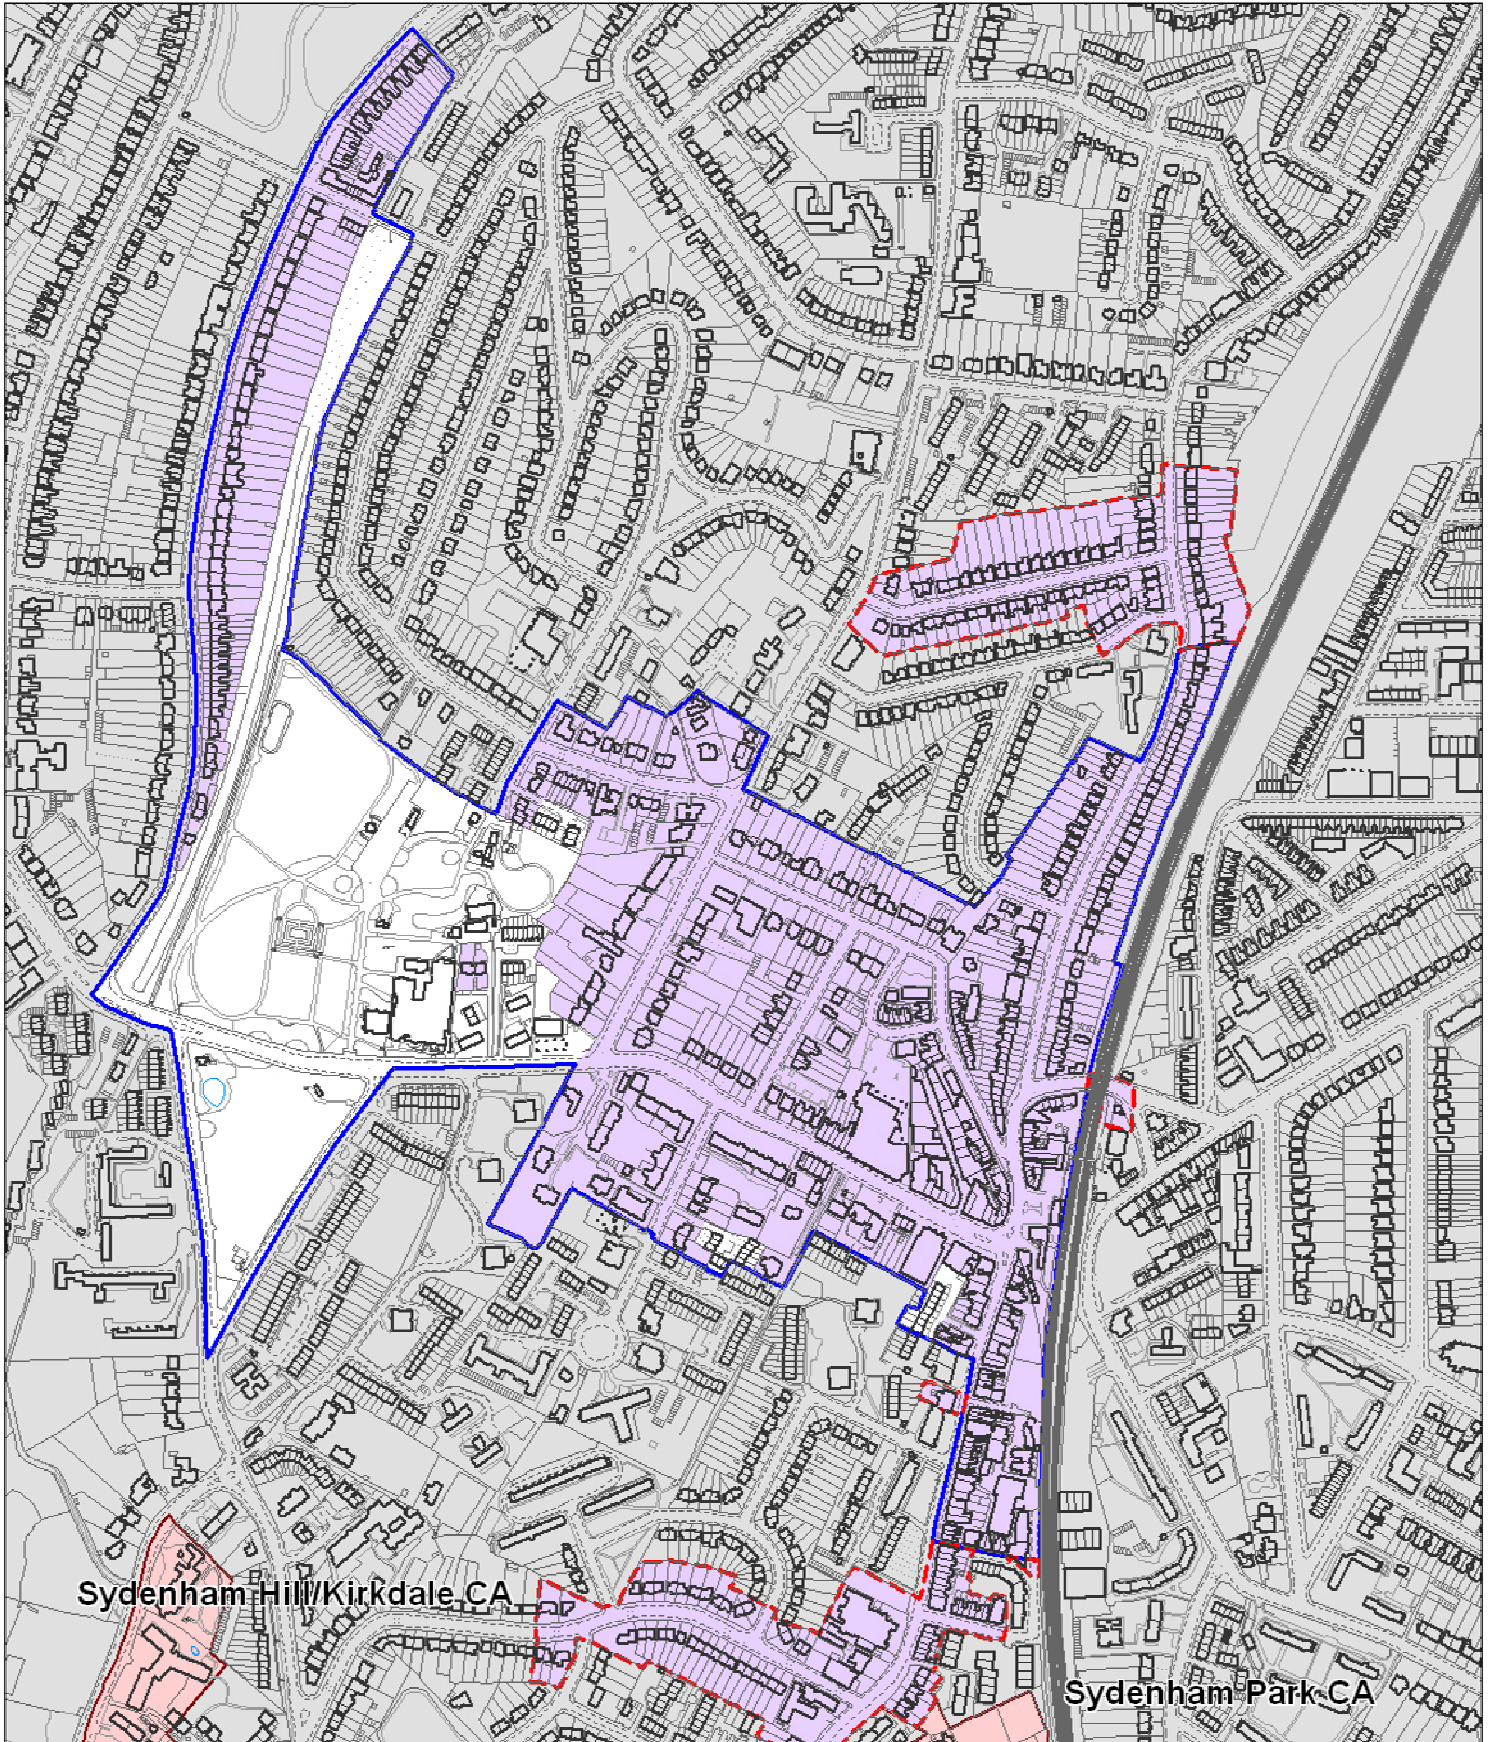

Forest Hill Conservation Area

-  Conservation Area Boundary
-  Extensions as of 14 July 2010
-  Area covered by Article 4 (2) Direction
-  Adjoining Conservation Areas