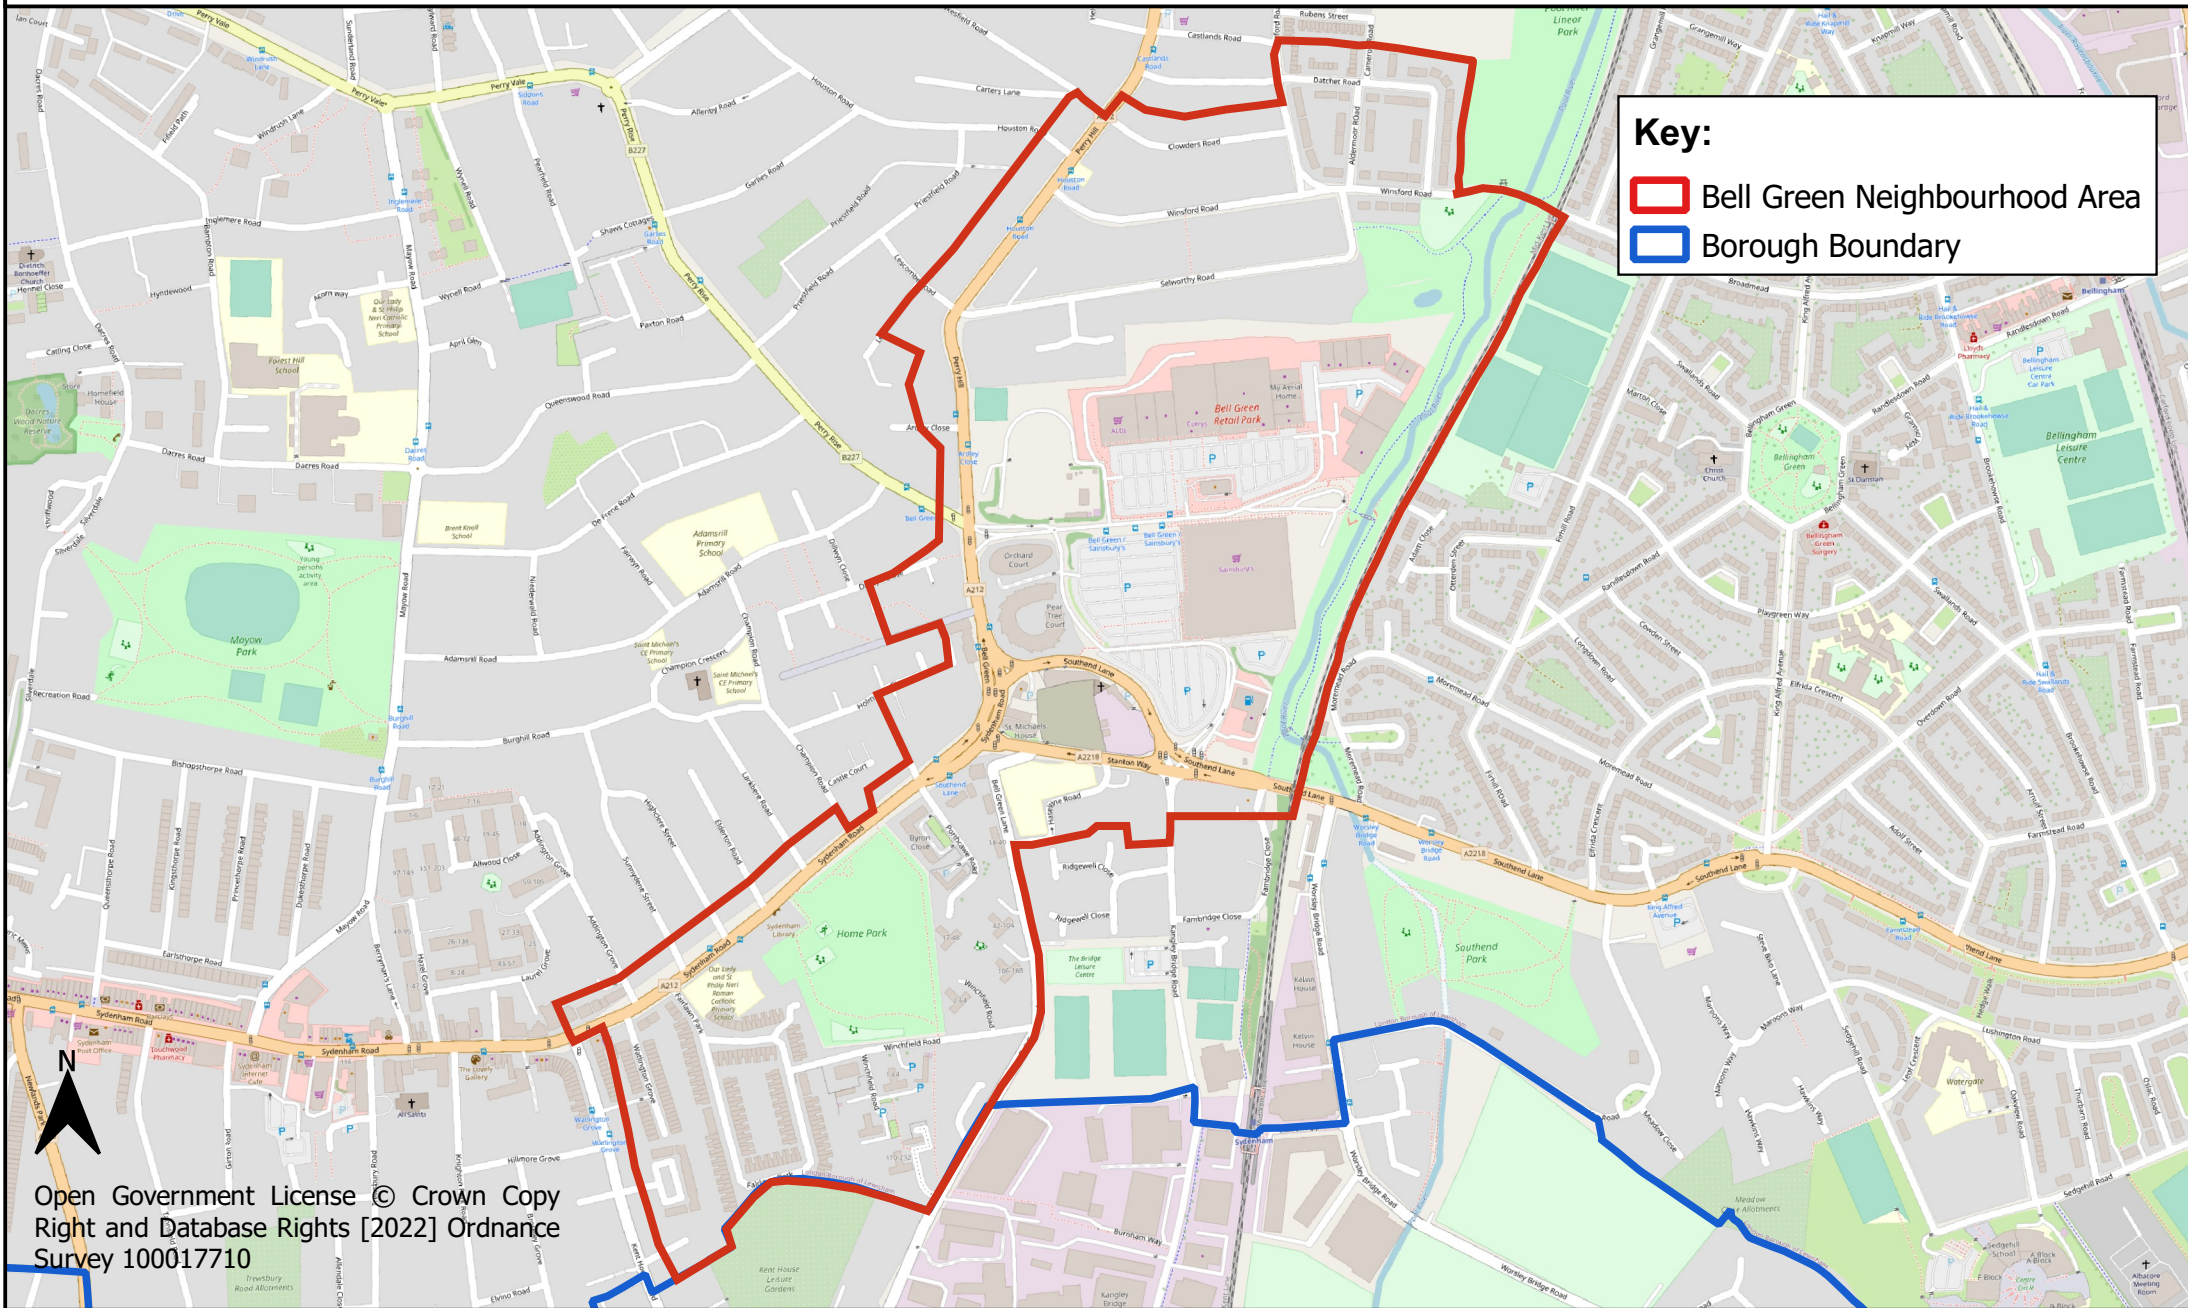

Bell Green Neighbourhood Area

Open Government License © Crown Copy
Right and Database Rights [2022] Ordnance
Survey 100017710

Date: August 2022

Author: Strategic Planning

London Borough of Lewisham